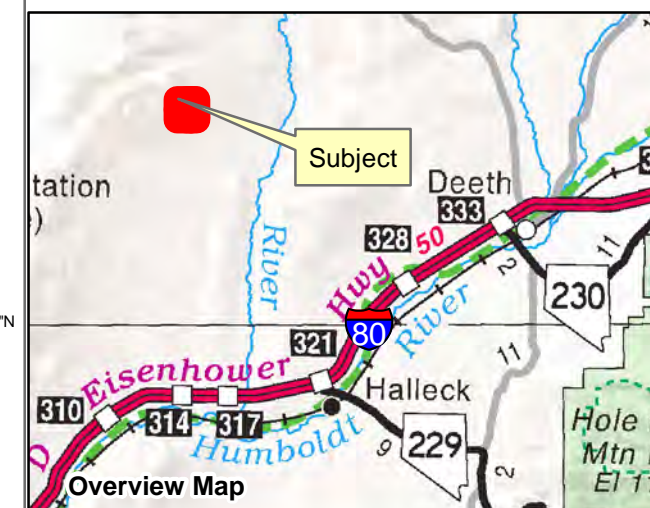

006-57D

Township 38N Range 57E Section 30 of the Mount Diablo Meridian, Nevada

Legend

- Subject Parcel
- Parcel
- Public Land
- Section
- Road

Reference Documents:
Map #

This map does NOT represent a survey. It is compiled from official records, including surveys and deeds. Recorded documents should be used for detailed legal information. Unless approved by Elko County Assessor, other uses are forbidden.

FOR ASSESSMENT USE ONLY

Background image - 2017 NAIP flyover downloaded from the W. M. Keck Earth Sciences & Mining Research Information Center.
Product of GIS
Last Update 05/16/2019 JLS