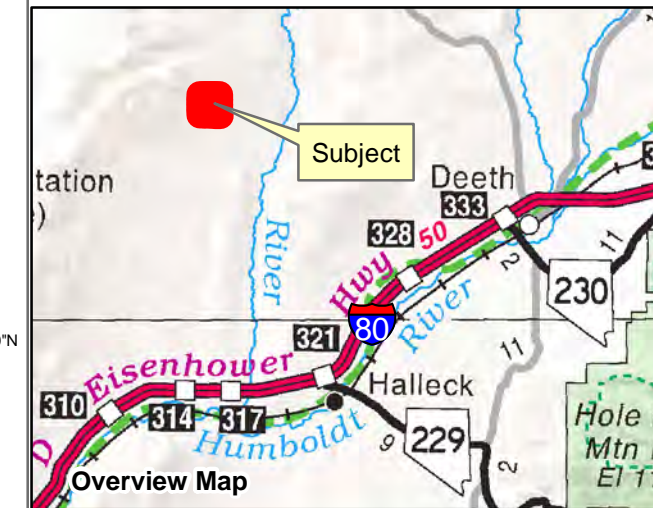

006-57C

Township 38N Range 57E Section 29
of the Mount Diablo Meridian, Nevada

Legend

- Subject Parcel
- Parcel
- Public Land
- Section
- Road

Reference Documents:
Map #

This map does NOT represent a survey. It is compiled from official records, including surveys and deeds. Recorded documents should be used for detailed legal information. Unless approved by Elko County Assessor, other uses are forbidden.

FOR ASSESSMENT USE ONLY

Background image - 2017 NAIP flyover downloaded from the W. M. Keck Earth Sciences & Mining Research Information Center.
Product of GIS
Last Update 05/16/2019 JLS