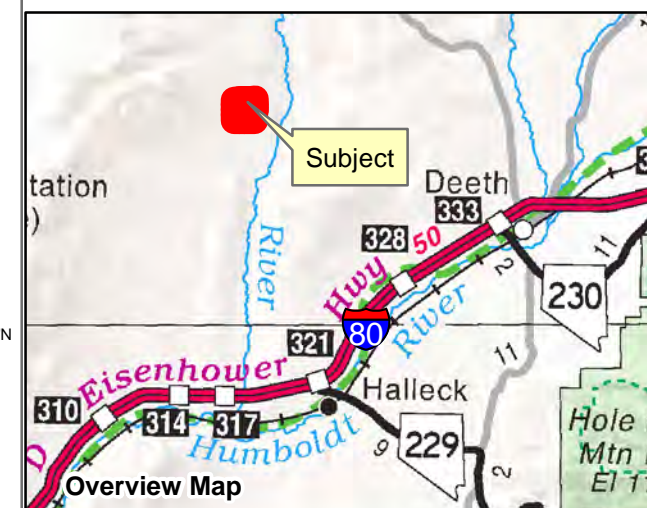

006-57B

Township 38N Range 57E Section 27
of the Mount Diablo Meridian, Nevada

Legend

- Subject Parcel
- Parcel
- Public Land
- Section
- Road

Reference Documents:
Map #

This map does NOT represent a survey.
It is compiled from official records, including
surveys and deeds. Recorded documents
should be used for detailed legal information.
Unless approved by Elko County Assessor,
other uses are forbidden.

FOR ASSESSMENT USE ONLY

Background image - 2017 NAIP flyover downloaded
from the W. M. Keck Earth Sciences & Mining Research
Information Center.
Product of GIS
Last Update 05/16/2019 JLS