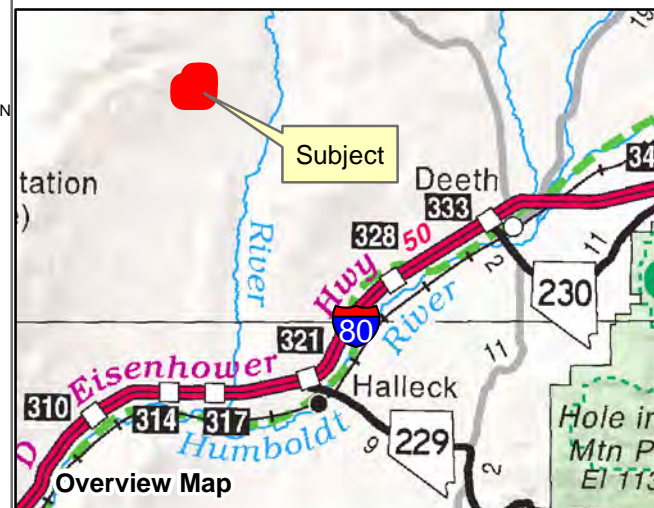

006-57A

Township 38N Range 57E Section 20 of the Mount Diablo Meridian, Nevada

- Legend**
- Subject Parcel
 - Parcel
 - Public Land
 - Section
 - Road

Reference Documents:
Map #

This map does NOT represent a survey. It is compiled from official records, including surveys and deeds. Recorded documents should be used for detailed legal information. Unless approved by Elko County Assessor, other uses are forbidden.

FOR ASSESSMENT USE ONLY

Background image - 2017 NAIP flyover downloaded from the W. M. Keck Earth Sciences & Mining Research Information Center.
Product of GIS
Last Update 05/01/2019 JLS