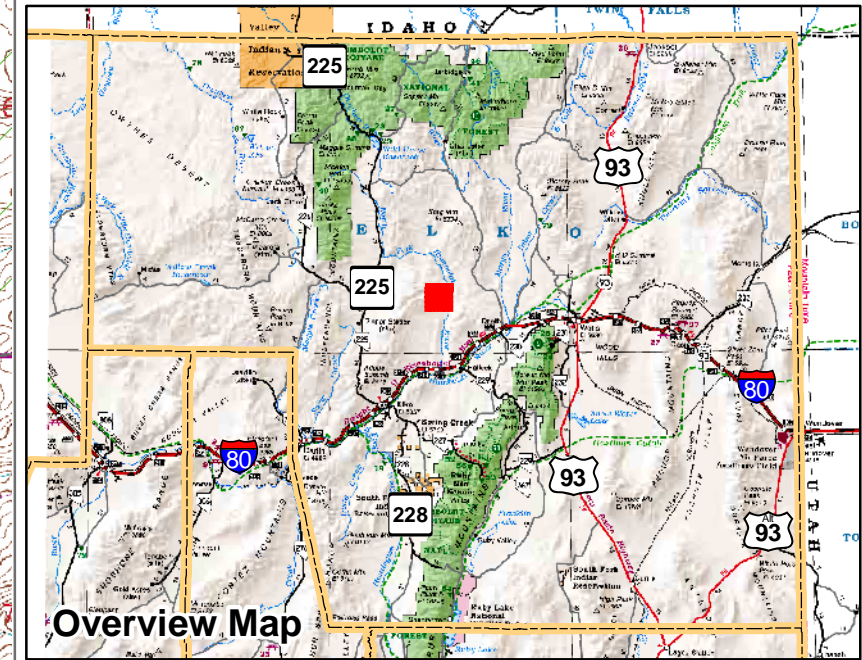

006-570

Township 38N Range 57E
of the Mount Diablo Meridian, Nevada

Legend

- Subject Parcel
- Parcel
- Public Land
- Township/Range
- Section
- County Line

This map does NOT represent a survey. It is compiled from official records, including surveys and deeds. Recorded documents should be used for detailed legal information. Unless approved by Elko County Assessor, other uses are forbidden.