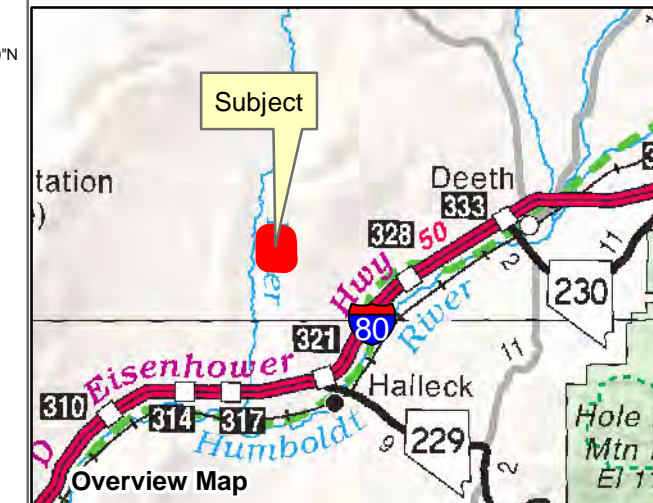

006-56Q

Township 37N Range 57E Section 35
of the Mount Diablo Meridian, Nevada

Legend

- Subject Parcel
- Parcel
- Section
- Road

Reference Documents:
Map #

This map does NOT represent a survey.
It is compiled from official records, including
surveys and deeds. Recorded documents
should be used for detailed legal information.
Unless approved by Elko County Assessor,
other uses are forbidden.

FOR ASSESSMENT USE ONLY

Background image - 2017 NAIP flyover downloaded
from the W. M. Keck Earth Sciences & Mining Research
Information Center.
Product of GIS
Last Update 05/01/2019 JLS