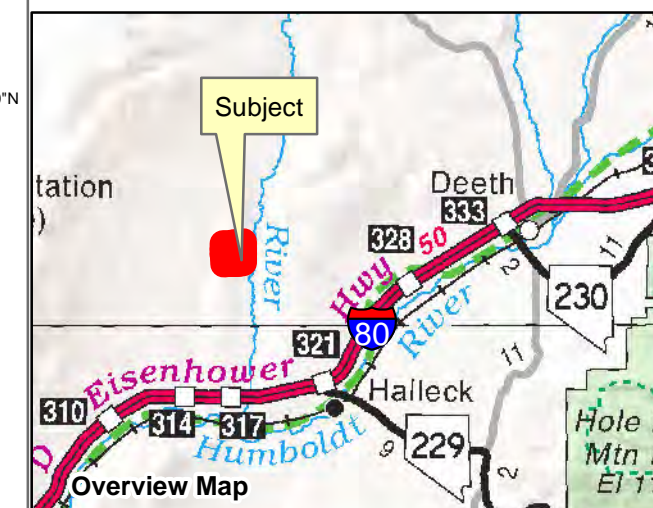

006-56P

Township 37N Range 57E Section 33 of the Mount Diablo Meridian, Nevada

Legend

- Subject Parcel
- Parcel
- Section
- Road

Reference Documents:
Map # 804968

This map does NOT represent a survey. It is compiled from official records, including surveys and deeds. Recorded documents should be used for detailed legal information. Unless approved by Elko County Assessor, other uses are forbidden.

FOR ASSESSMENT USE ONLY

Background image - 2017 NAIP flyover downloaded from the W. M. Keck Earth Sciences & Mining Research Information Center.

Product of GIS
Last Update 035/02/2022 JLS