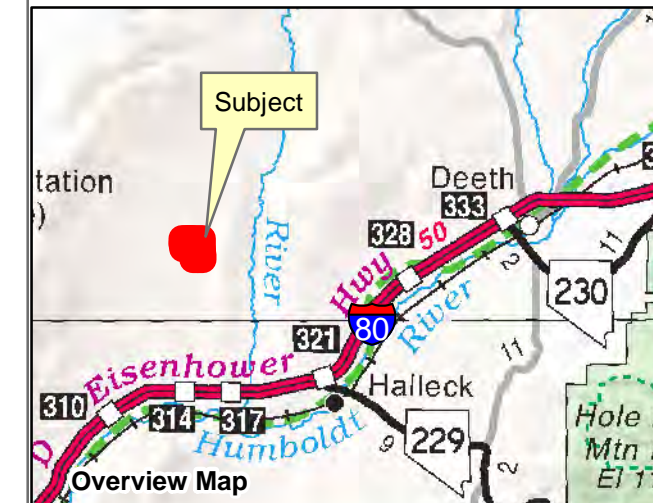

006-560

Township 37N Range 57E Section 31 of the Mount Diablo Meridian, Nevada

Legend

- Subject Parcel
- Parcel
- Section
- Road

Reference Documents:
Map #

This map does NOT represent a survey. It is compiled from official records, including surveys and deeds. Recorded documents should be used for detailed legal information. Unless approved by Elko County Assessor, other uses are forbidden.

FOR ASSESSMENT USE ONLY

Background image - 2017 NAIP flyover downloaded from the W. M. Keck Earth Sciences & Mining Research Information Center.
Product of GIS
Last Update 05/01/2019 JLS