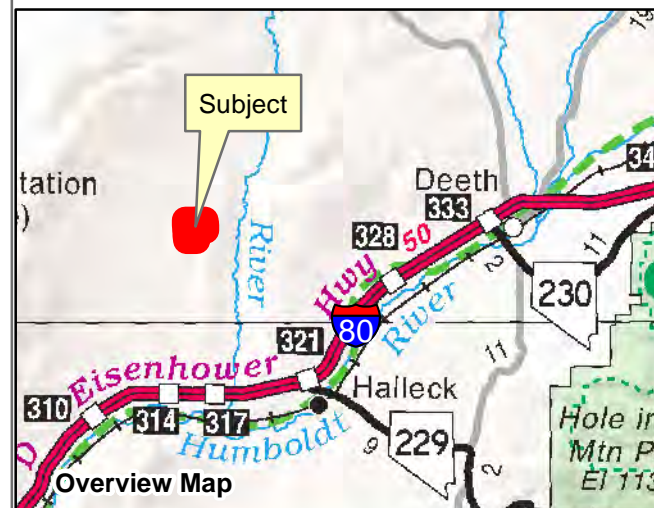

# 006-56N

Township 37N Range 57E Section 29 of the Mount Diablo Meridian, Nevada

- Legend**
- Subject Parcel
  - Parcel
  - Section
  - Road

Reference Documents:  
Map # 281350,781924

This map does NOT represent a survey. It is compiled from official records, including surveys and deeds. Recorded documents should be used for detailed legal information. Unless approved by Elko County Assessor, other uses are forbidden.

**FOR ASSESSMENT USE ONLY**

Background image - 2017 NAIP flyover downloaded from the W. M. Keck Earth Sciences & Mining Research Information Center.  
Product of GIS  
Last Update 02/17/2021 JLS