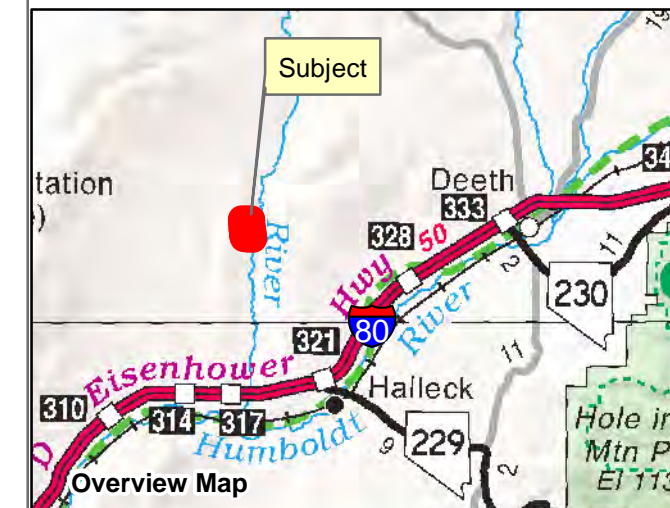

# 006-56M

Township 37N Range 57E Section 27 of the Mount Diablo Meridian, Nevada

- Legend**
- Subject Parcel
  - Parcel
  - Section
  - Road

Reference Documents:  
Map #

This map does NOT represent a survey. It is compiled from official records, including surveys and deeds. Recorded documents should be used for detailed legal information. Unless approved by Elko County Assessor, other uses are forbidden.

**FOR ASSESSMENT USE ONLY**

Background image - 2017 NAIP flyover downloaded from the W. M. Keck Earth Sciences & Mining Research Information Center.  
Product of GIS  
Last Update 04/30/2019 JLS