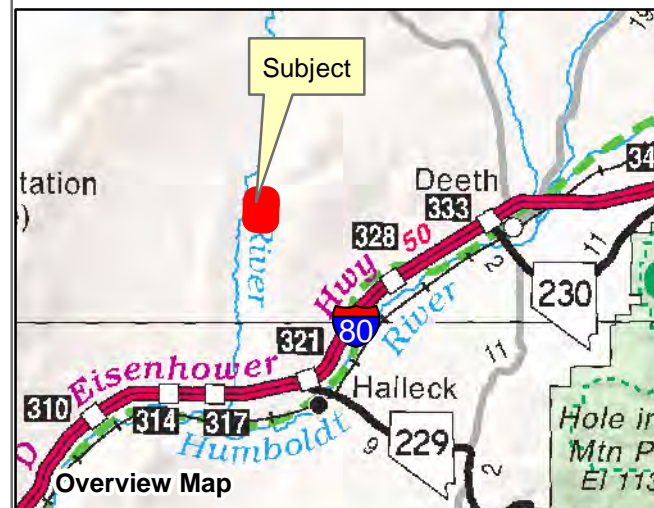

# 006-56K

Township 37N Range 57E Section 23  
of the Mount Diablo Meridian, Nevada

### Legend

-  Subject Parcel
-  Parcel
-  Section
-  Road

Reference Documents:  
Map #

This map does NOT represent a survey.  
It is compiled from official records, including  
surveys and deeds. Recorded documents  
should be used for detailed legal information.  
Unless approved by Elko County Assessor,  
other uses are forbidden.

**FOR ASSESSMENT USE ONLY**

Background image - 2017 NAIP flyover downloaded  
from the W. M. Keck Earth Sciences & Mining Research  
Information Center.  
Product of GIS  
Last Update 04/30/2019 JLS