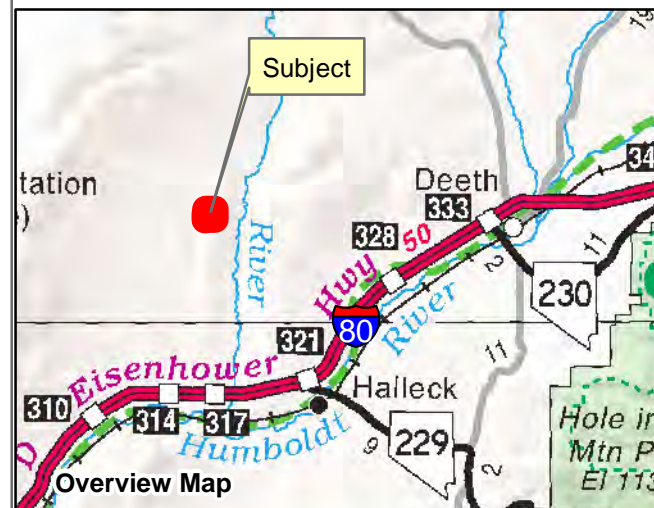

006-56J

Township 37N Range 57E Section 21
of the Mount Diablo Meridian, Nevada

Legend

- Subject Parcel
- Parcel
- Section
- Road

Reference Documents:
Map #

This map does NOT represent a survey.
It is compiled from official records, including
surveys and deeds. Recorded documents
should be used for detailed legal information.
Unless approved by Elko County Assessor,
other uses are forbidden.

FOR ASSESSMENT USE ONLY

Background image - 2017 NAIP flyover downloaded
from the W. M. Keck Earth Sciences & Mining Research
Information Center.
Product of GIS
Last Update 04/30/2019 JLS