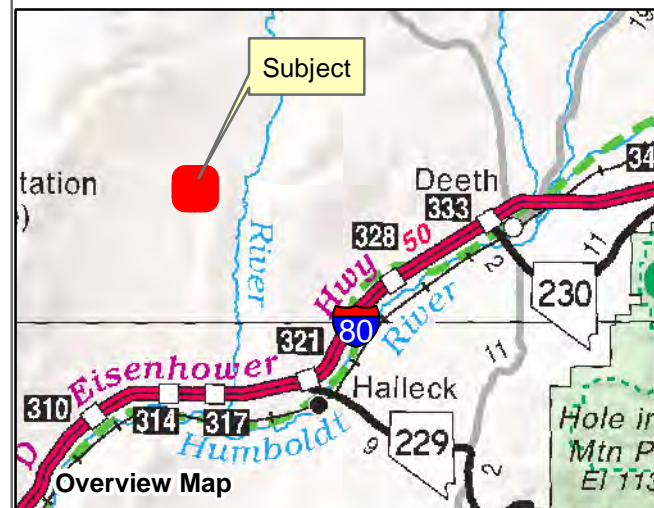

# 006-56H

Township 37N Range 57E Section 17 of the Mount Diablo Meridian, Nevada

### Legend

- Subject Parcel
- Parcel
- Section
- Road

Reference Documents:  
Map #

This map does NOT represent a survey. It is compiled from official records, including surveys and deeds. Recorded documents should be used for detailed legal information. Unless approved by Elko County Assessor, other uses are forbidden.

**FOR ASSESSMENT USE ONLY**

Background image - 2017 NAIP flyover downloaded from the W. M. Keck Earth Sciences & Mining Research Information Center.  
Product of GIS  
Last Update 04/30/2019 JLS