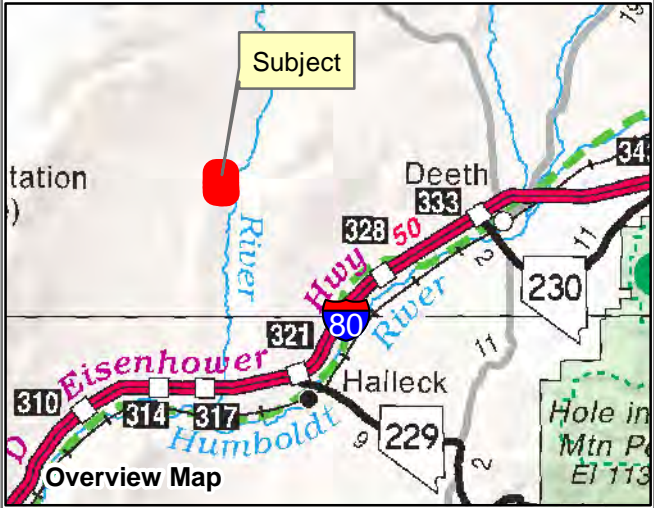

006-56G

Township 37N Range 57E Section 15
of the Mount Diablo Meridian, Nevada

Legend

-  Subject Parcel
-  Parcel
-  Section
-  Road

Reference Documents:
Map #

This map does NOT represent a survey.
It is compiled from official records, including
surveys and deeds. Recorded documents
should be used for detailed legal information.
Unless approved by Elko County Assessor,
other uses are forbidden.

FOR ASSESSMENT USE ONLY

Background image - 2017 NAIP flyover downloaded
from the W. M. Keck Earth Sciences & Mining Research
Information Center.
Product of GIS
Last Update 04/30/2019 JLS