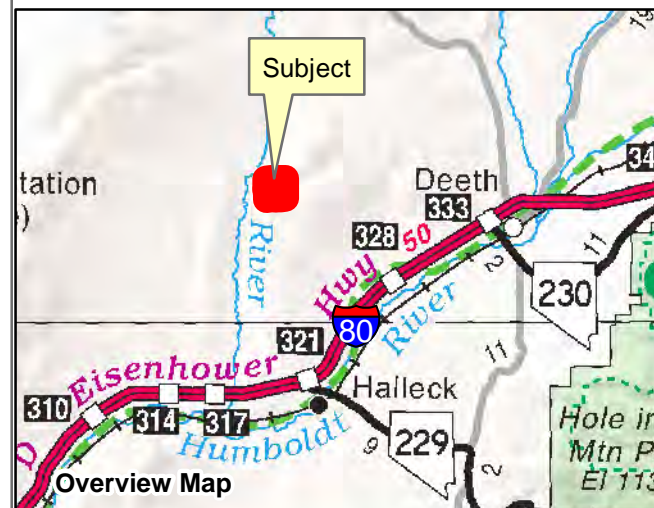

006-56F

Township 37N Range 57E Section 13
of the Mount Diablo Meridian, Nevada

Legend

-  Subject Parcel
-  Parcel
-  Section
-  Road

Reference Documents:
Map #

This map does NOT represent a survey.
It is compiled from official records, including
surveys and deeds. Recorded documents
should be used for detailed legal information.
Unless approved by Elko County Assessor,
other uses are forbidden.

FOR ASSESSMENT USE ONLY

Background image - 2017 NAIP flyover downloaded
from the W. M. Keck Earth Sciences & Mining Research
Information Center.
Product of GIS
Last Update 04/30/2019 JLS