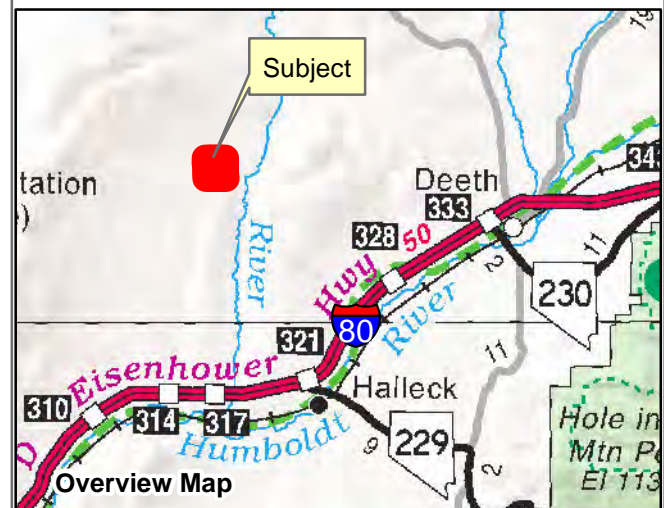

**006-56E**  
 Township 37N Range 57E Section 09  
 of the Mount Diablo Meridian, Nevada

- Legend**
- Subject Parcel
  - Parcel
  - Section
  - Road

Reference Documents:  
 807652

This map does NOT represent a survey. It is compiled from official records, including surveys and deeds. Recorded documents should be used for detailed legal information. Unless approved by Elko County Assessor, other uses are forbidden.

**FOR ASSESSMENT USE ONLY**

Background image - 2019 NAIP flyover downloaded from the W. M. Keck Earth Sciences & Mining Research Information Center.  
 Product of GIS  
 Last Update 07/21/2022 JLS