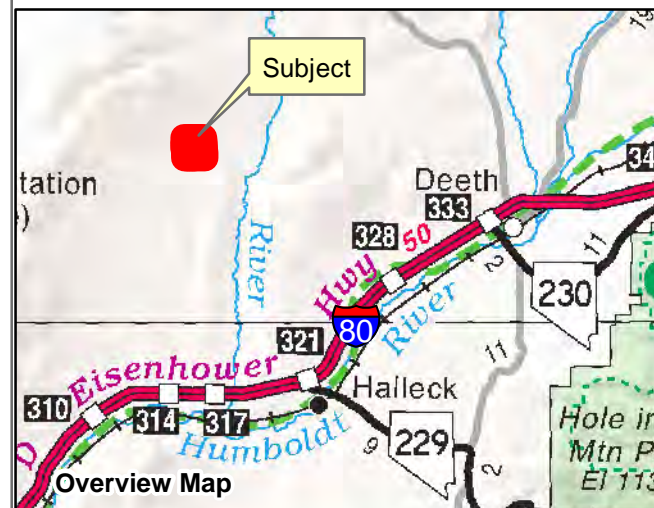

# 006-56C

Township 37N Range 57E Section 05 of the Mount Diablo Meridian, Nevada

### Legend

- Subject Parcel
- Parcel
- Section
- Road

Reference Documents:  
Map #

This map does NOT represent a survey. It is compiled from official records, including surveys and deeds. Recorded documents should be used for detailed legal information. Unless approved by Elko County Assessor, other uses are forbidden.

**FOR ASSESSMENT USE ONLY**

Background image - 2017 NAIP flyover downloaded from the W. M. Keck Earth Sciences & Mining Research Information Center.  
Product of GIS  
Last Update 04/30/2019 JLS