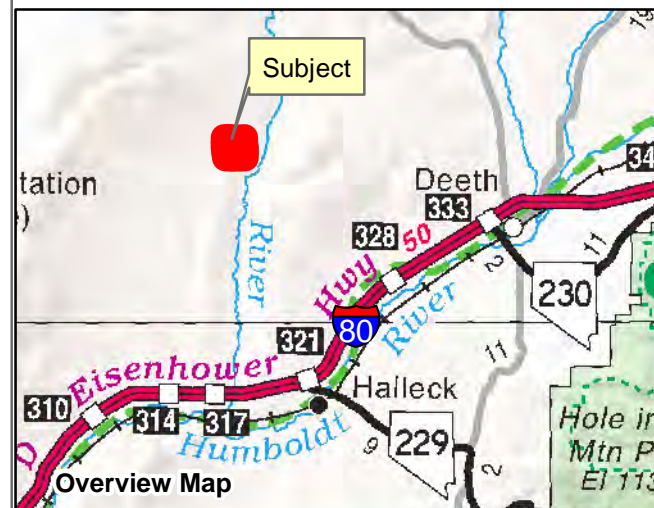

**006-56B**

Township 37N Range 57E Section 03  
of the Mount Diablo Meridian, Nevada

**Legend**

- Subject Parcel
- Parcel
- Section
- Road

Reference Documents:  
Map #

This map does NOT represent a survey. It is compiled from official records, including surveys and deeds. Recorded documents should be used for detailed legal information. Unless approved by Elko County Assessor, other uses are forbidden.

**FOR ASSESSMENT USE ONLY**

Background image - 2017 NAIP flyover downloaded from the W. M. Keck Earth Sciences & Mining Research Information Center.  
Product of GIS  
Last Update 04/30/2019 JLS