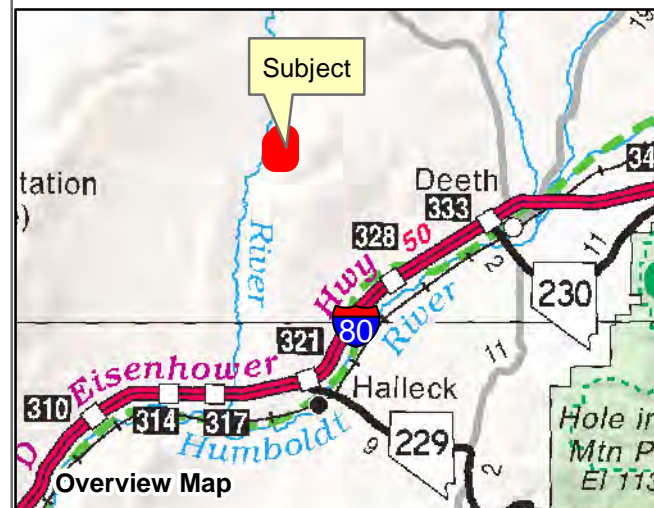

# 006-56A

Township 37N Range 57E Section 01  
of the Mount Diablo Meridian, Nevada

### Legend

- Subject Parcel
- Parcel
- Section
- Road

Reference Documents:  
Map #

This map does NOT represent a survey.  
It is compiled from official records, including  
surveys and deeds. Recorded documents  
should be used for detailed legal information.  
Unless approved by Elko County Assessor,  
other uses are forbidden.

**FOR ASSESSMENT USE ONLY**

Background image - 2017 NAIP flyover downloaded  
from the W. M. Keck Earth Sciences & Mining Research  
Information Center.  
Product of GIS  
Last Update 04/30/2019 JLS