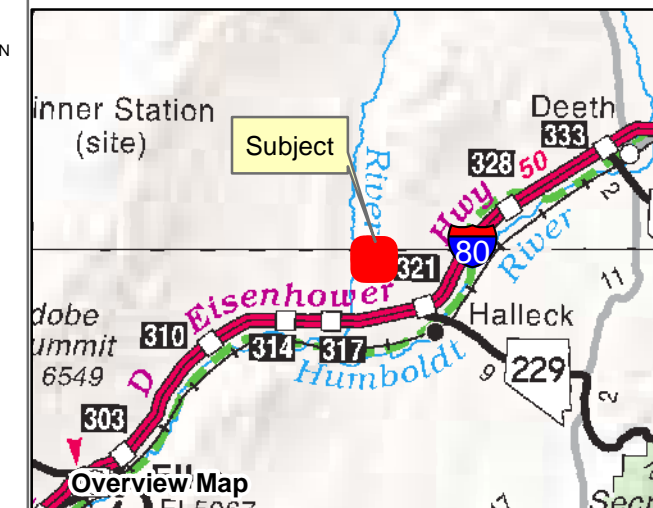

006-55G

Township 36N Range 57E Section 23
of the Mount Diablo Meridian, Nevada

Legend

- Subject Parcel
- Parcel
- Lot
- Road
- Section

Reference Documents:
Map # 604935, 800081

This map does NOT represent a survey. It is compiled from official records, including surveys and deeds. Recorded documents should be used for detailed legal information. Unless approved by Elko County Assessor, other uses are forbidden.

FOR ASSESSMENT USE ONLY

Background image - 2017 NAIP flyover downloaded from the W. M. Keck Earth Sciences & Mining Research Information Center.
Product of GIS
Last Update 01/19/2022 JLS