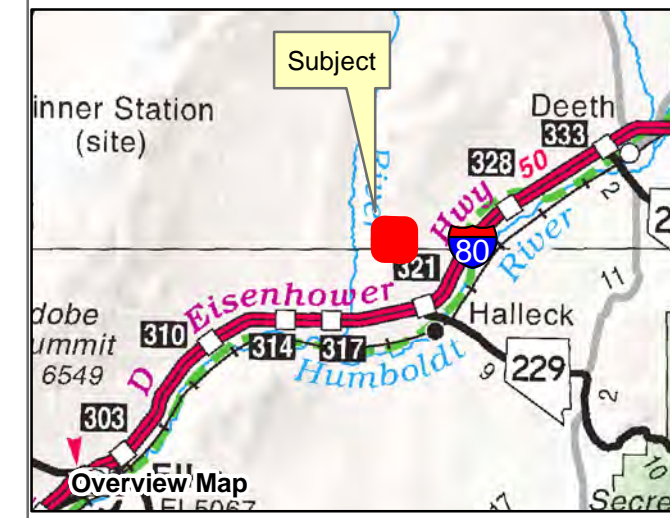

006-55F

Township 36N Range 57E Section 13 of the Mount Diablo Meridian, Nevada

- Legend**
- Subject Parcel
 - Parcel
 - Lot
 - Road
 - Section

Reference Documents:
Map # 716098

This map does NOT represent a survey. It is compiled from official records, including surveys and deeds. Recorded documents should be used for detailed legal information. Unless approved by Elko County Assessor, other uses are forbidden.

FOR ASSESSMENT USE ONLY

Background image - 2017 NAIP flyover downloaded from the W. M. Keck Earth Sciences & Mining Research Information Center.
Product of GIS
Last Update 05/16/2019 JLS