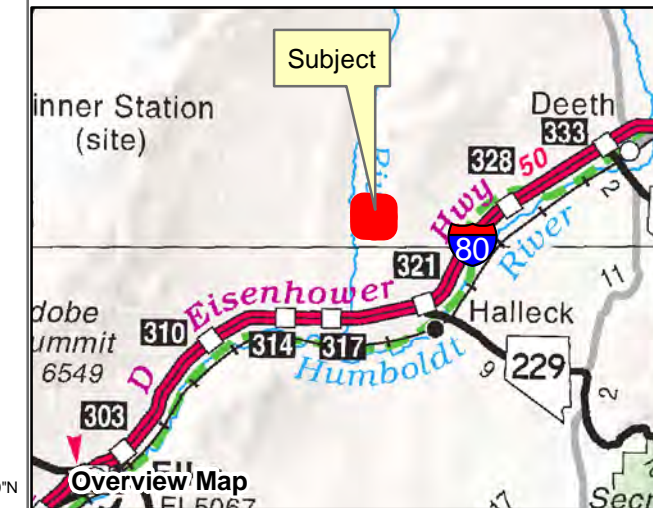

# 006-55E

Township 36N Range 57E Section 11  
of the Mount Diablo Meridian, Nevada

### Legend

- Subject Parcel
- Parcel
- Lot
- Road
- Section

Reference Documents:  
Map #

This map does NOT represent a survey.  
It is compiled from official records, including  
surveys and deeds. Recorded documents  
should be used for detailed legal information.  
Unless approved by Elko County Assessor,  
other uses are forbidden.

**FOR ASSESSMENT USE ONLY**

Background image - 2017 NAIP flyover downloaded  
from the W. M. Keck Earth Sciences & Mining Research  
Information Center.  
Product of GIS  
Last Update 05/15/2019 JLS