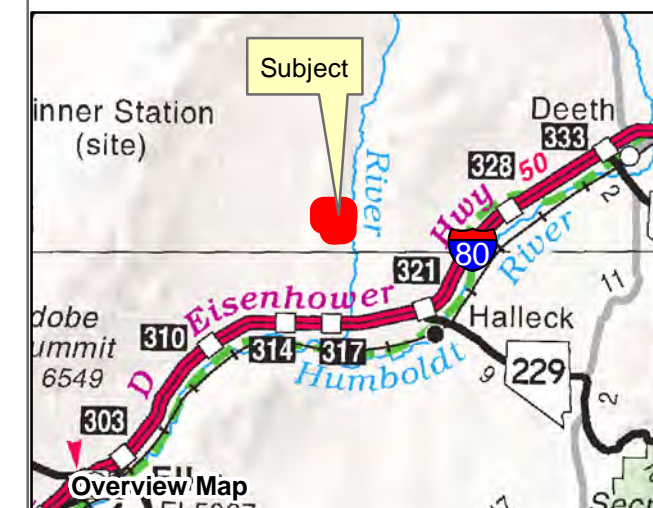

006-55D

Township 36N Range 57E Section 09
of the Mount Diablo Meridian, Nevada

Legend

- Subject Parcel
- Parcel
- Lot
- Road
- Section

Reference Documents:
Map #

This map does NOT represent a survey. It is compiled from official records, including surveys and deeds. Recorded documents should be used for detailed legal information. Unless approved by Elko County Assessor, other uses are forbidden.

FOR ASSESSMENT USE ONLY

Background image - 2017 NAIP flyover downloaded from the W. M. Keck Earth Sciences & Mining Research Information Center.
Product of GIS
Last Update 05/15/2019 JLS