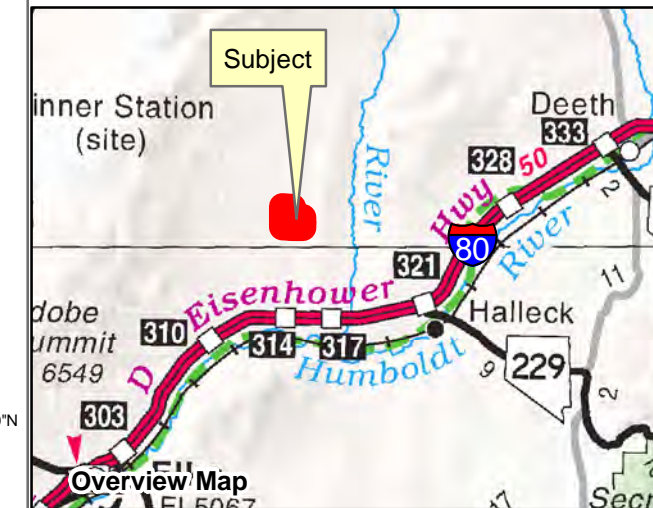

006-55C

Township 36N Range 57E Section 07
of the Mount Diablo Meridian, Nevada

Legend

- Subject Parcel
- Parcel
- Lot
- Road
- Section

Reference Documents:
Map #

This map does NOT represent a survey.
It is compiled from official records, including
surveys and deeds. Recorded documents
should be used for detailed legal information.
Unless approved by Elko County Assessor,
other uses are forbidden.

FOR ASSESSMENT USE ONLY

Background image - 2017 NAIP flyover downloaded
from the W. M. Keck Earth Sciences & Mining Research
Information Center.
Product of GIS
Last Update 05/15/2019 JLS