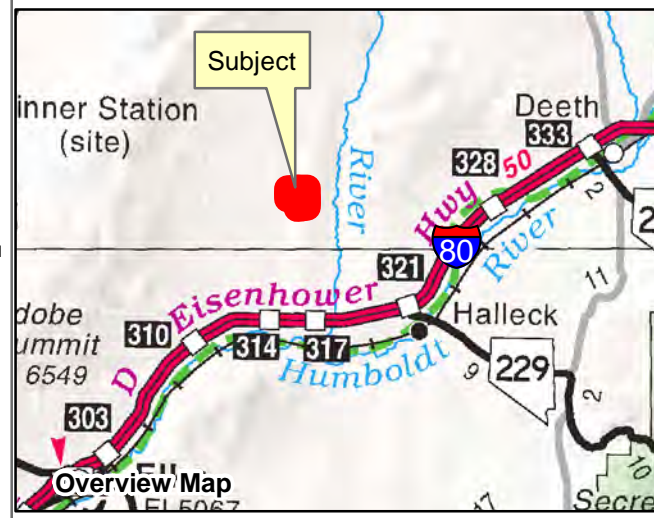

006-55B

Township 36N Range 57E Section 05
of the Mount Diablo Meridian, Nevada

Legend

- Subject Parcel
- Parcel
- Road
- Section

Reference Documents:
Map #

This map does NOT represent a survey.
It is compiled from official records, including
surveys and deeds. Recorded documents
should be used for detailed legal information.
Unless approved by Elko County Assessor,
other uses are forbidden.

FOR ASSESSMENT USE ONLY

Background image - 2017 NAIP flyover downloaded
from the W. M. Keck Earth Sciences & Mining Research
Information Center.
Product of GIS
Last Update 05/15/2019 JLS