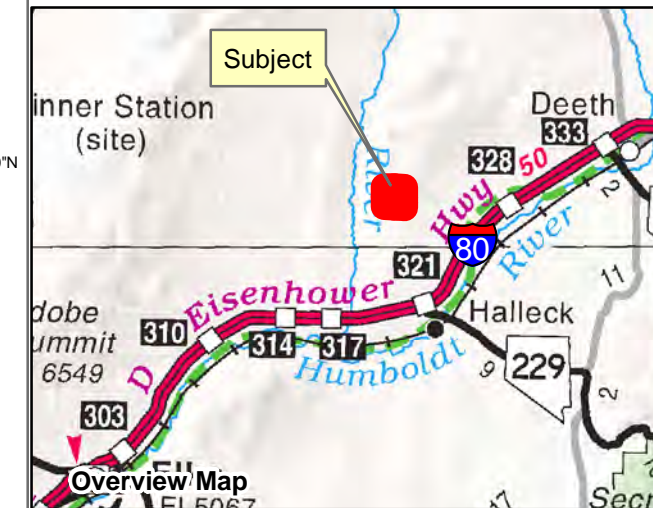

# 006-55A

Township 36N Range 57E Section 01  
of the Mount Diablo Meridian, Nevada

## Legend

- Subject Parcel
- Parcel
- Section
- Road

Reference Documents:  
Map #

This map does NOT represent a survey. It is compiled from official records, including surveys and deeds. Recorded documents should be used for detailed legal information. Unless approved by Elko County Assessor, other uses are forbidden.

**FOR ASSESSMENT USE ONLY**

Background image - 2017 NAIP flyover downloaded from the W. M. Keck Earth Sciences & Mining Research Information Center.  
Product of GIS  
Last Update 05/15/2019 JLS