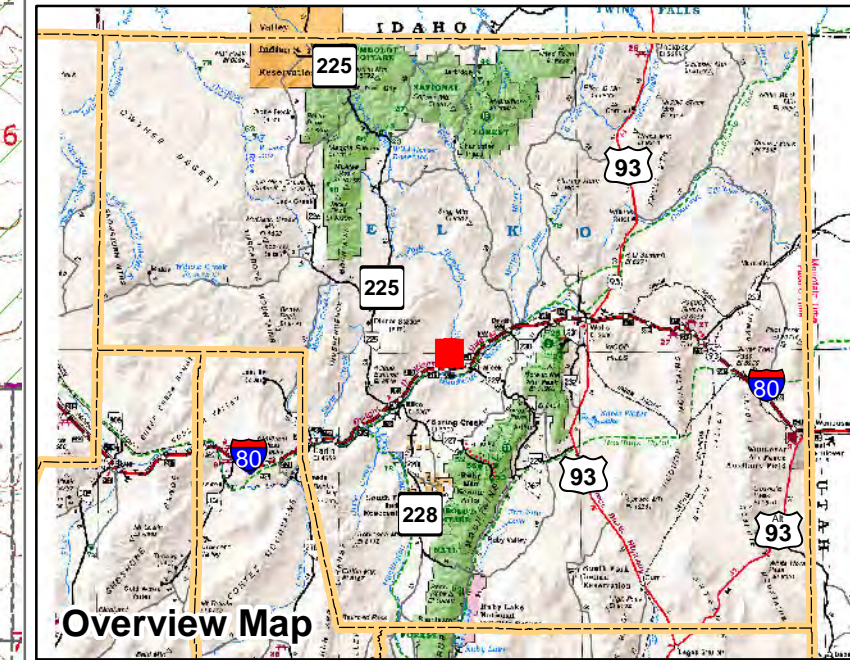

006-550

Township 36N Range 57E
of the Mount Diablo Meridian, Nevada

Legend

- Subject Parcel
- Parcel
- Public Land
- Lot
- Road
- Section
- Township/Range
- County Line

This map does NOT represent a survey. It is compiled from official records, including surveys and deeds. Recorded documents should be used for detailed legal information. Unless approved by Elko County Assessor, other uses are forbidden.