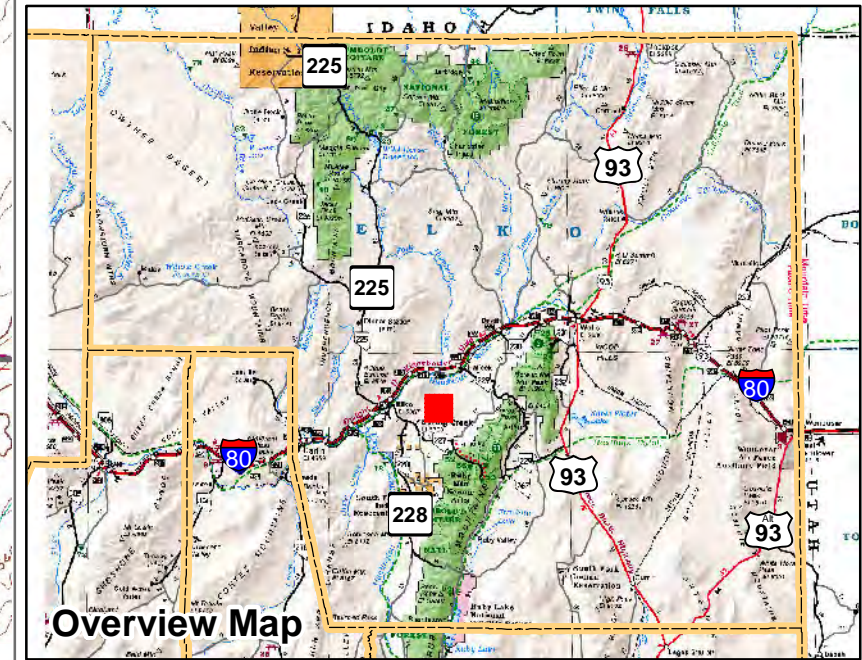

006-530

**Township 34N Range 57E
of the Mount Diablo Meridian, Nevada**

Legend

- Subject Parcel
- Parcel
- Public Land
- Lot
- Township/Range
- Section
- County Line

This map does NOT represent a survey. It is compiled from official records, including surveys and deeds. Recorded documents should be used for detailed legal information. Unless approved by Elko County Assessor, other uses are forbidden.