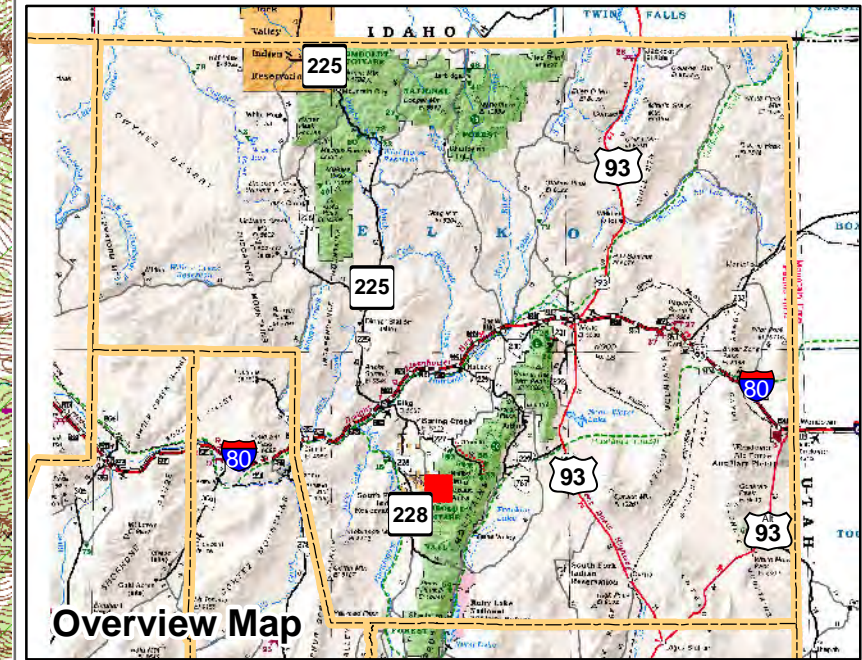

006-500

Township 31N Range 57E
of the Mount Diablo Meridian, Nevada

Legend

- Subject Parcel
- Parcel
- Public Land
- Lot
- Township/Range
- County Line
- Section

This map does NOT represent a survey. It is compiled from official records, including surveys and deeds. Recorded documents should be used for detailed legal information. Unless approved by Elko County Assessor, other uses are forbidden.