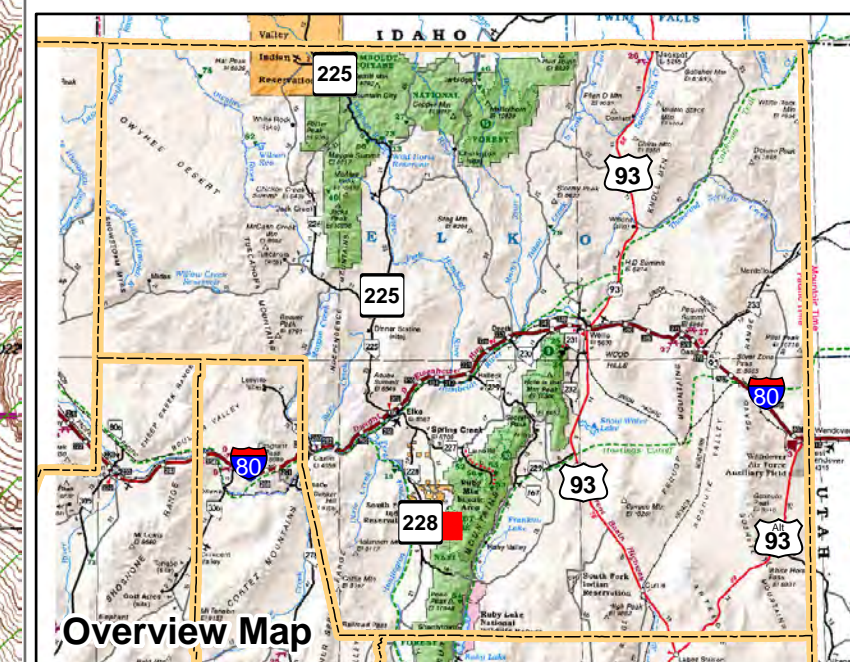

006-490

Township 30N Range 57E
of the Mount Diablo Meridian, Nevada

Legend

- Subject Parcel
- Parcel
- Public Land
- Lot
- Township/Range
- Section
- County Line

This map does NOT represent a survey. It is compiled from official records, including surveys and deeds. Recorded documents should be used for detailed legal information. Unless approved by Elko County Assessor, other uses are forbidden.