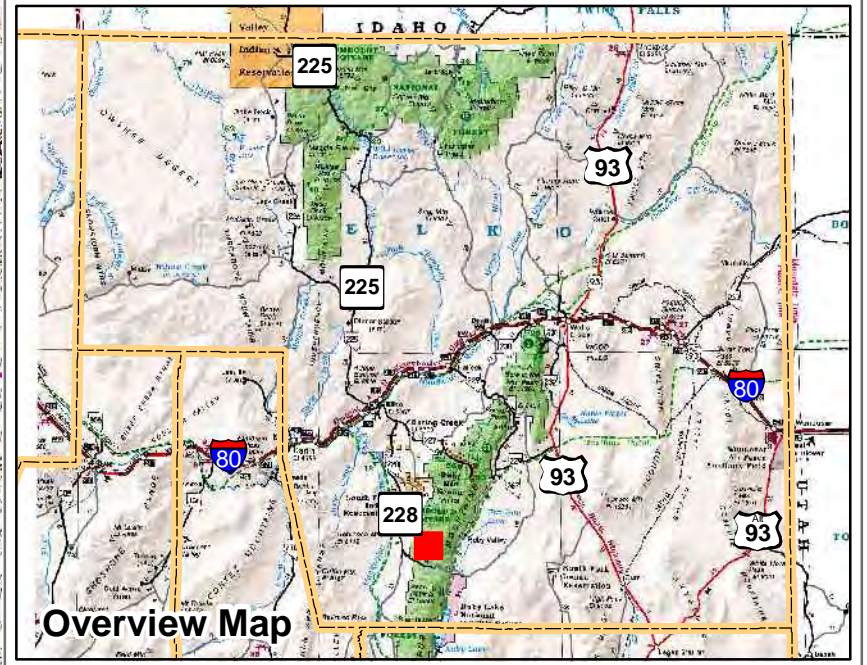

006-480
PARTIALLY SURVEYED
Township 29N Range 57E
of the Mount Diablo Meridian, Nevada

Legend

- Subject Parcel
- Parcel
- Public Land
- Lot
- Township/Range
- County Line
- Section

This map does NOT represent a survey. It is compiled from official records, including surveys and deeds. Recorded documents should be used for detailed legal information. Unless approved by Elko County Assessor, other uses are forbidden.