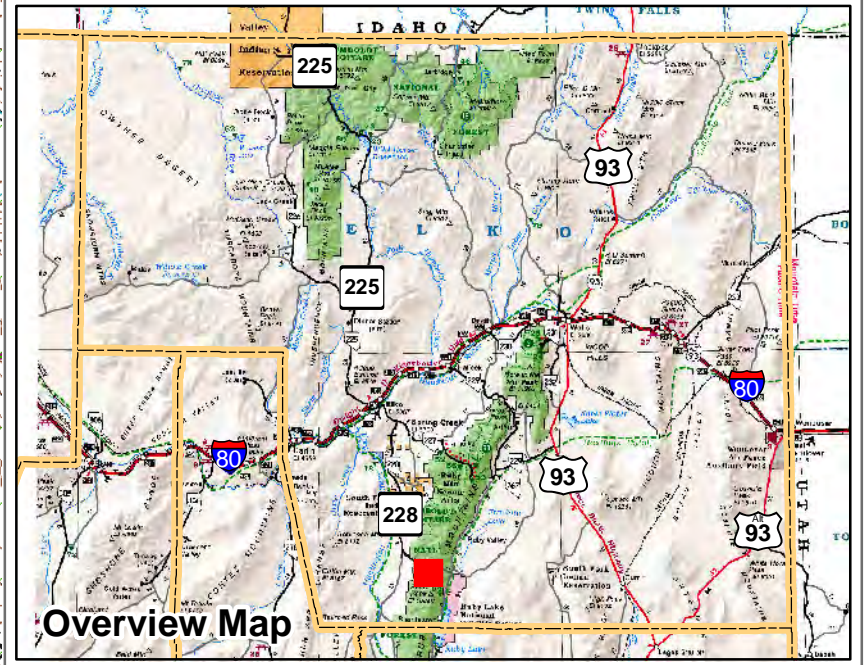

006-470
UNSURVEYED
Township 28N Range 57E
of the Mount Diablo Meridian, Nevada

- Legend**
- Subject Parcel
 - Parcel
 - Public Land
 - Lot
 - Township/Range
 - Section
 - County Line

This map does NOT represent a survey. It is compiled from official records, including surveys and deeds. Recorded documents should be used for detailed legal information. Unless approved by Elko County Assessor, other uses are forbidden.