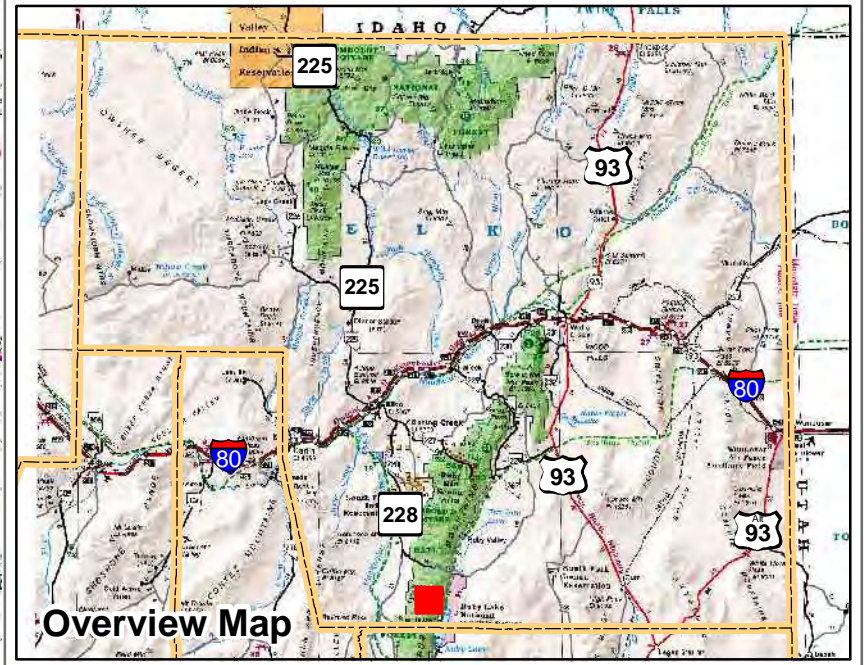

006-460
PARTIALLY SURVEYED
Township 27N Range 57E
of the Mount Diablo Meridian, Nevada

- Legend**
- Subject Parcel
 - Lot
 - Parcel
 - Section
 - Public Land
 - Township/Range
 - County Line

This map does NOT represent a survey. It is compiled from official records, including surveys and deeds. Recorded documents should be used for detailed legal information. Unless approved by Elko County Assessor, other uses are forbidden.