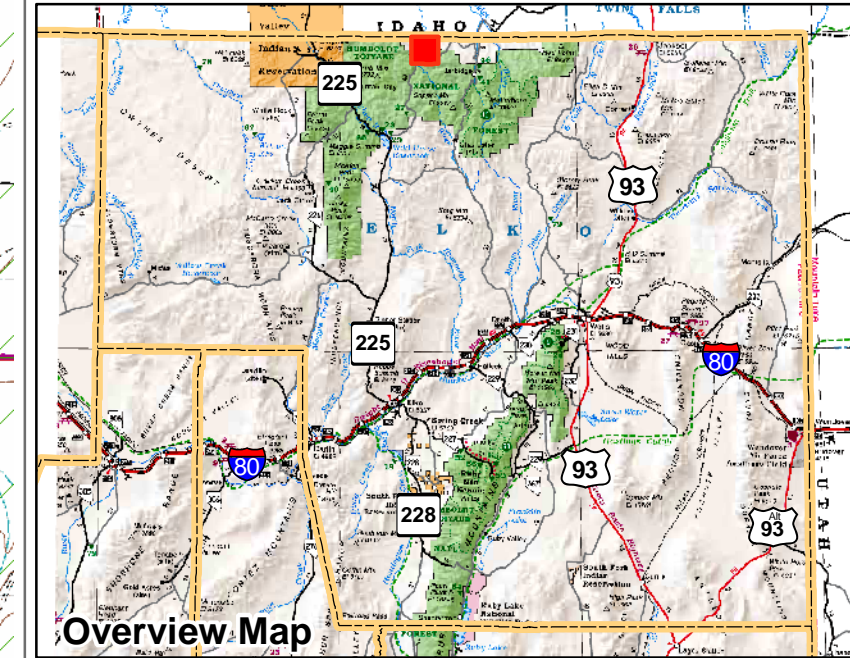

006-440
Township 47N Range 56E
of the Mount Diablo Meridian, Nevada

Legend

- Subject Parcel
- Parcel
- Public Land
- Lot
- Railroad
- Section
- Township/Range
- County Line

This map does NOT represent a survey. It is compiled from official records, including surveys and deeds. Recorded documents should be used for detailed legal information. Unless approved by Elko County Assessor, other uses are forbidden.

Reference Documents:
Parcel Map # 602691, 609776

FOR ASSESSMENT USE ONLY

Background DRG was downloaded from the W. M. Keck Earth Sciences & Mining Research Information Center.

Last Updated 06/10 JLS