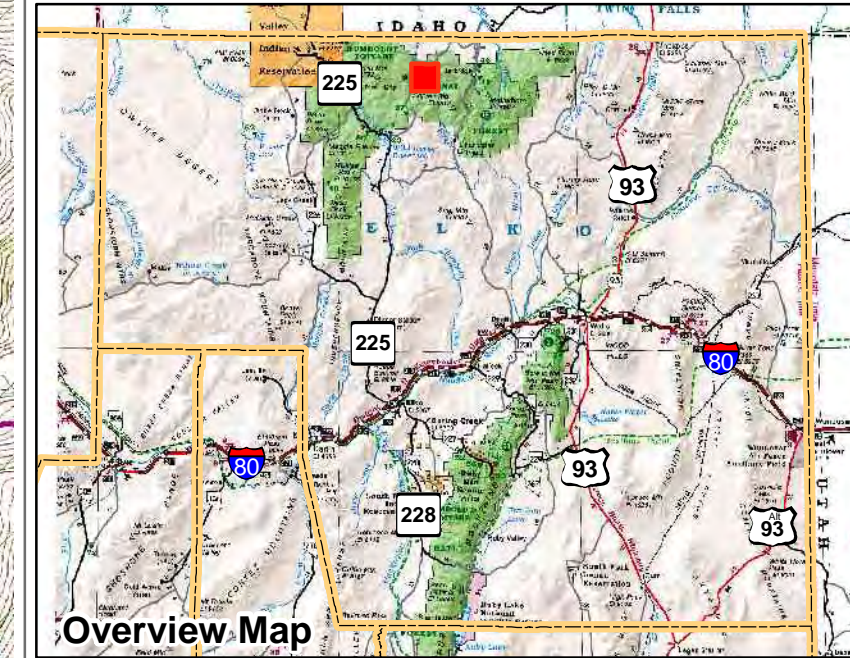

006-430
Township 46N Range 56E
of the Mount Diablo Meridian, Nevada

Legend

- Lot
- Railroad
- ▭ Subject Parcel
- ▭ Parcel
- ▭ Section
- ▭ Public Land
- ▭ Township/Range
- ▭ County Line

This map does NOT represent a survey. It is compiled from official records, including surveys and deeds. Recorded documents should be used for detailed legal information. Unless approved by Elko County Assessor, other uses are forbidden.

Reference Documents:
Parcel Map # 602691, 609776

FOR ASSESSMENT USE ONLY

Background DRG was downloaded from the W. M. Keck Earth Sciences & Mining Research Information Center.
Product of GIS
Last Updated 09/10/2012 JLS