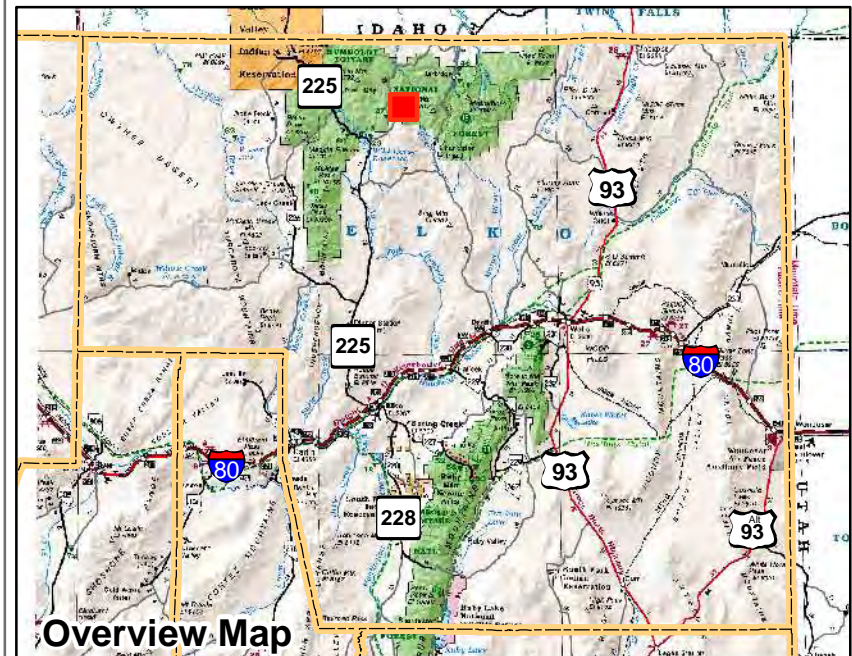

006-420
Township 45N Range 56E
of the Mount Diablo Meridian, Nevada

Legend

- Subject Parcel
- Parcel
- Public Land
- Lot
- Railroad
- Section
- Township/Range
- County Line

This map does NOT represent a survey. It is compiled from official records, including surveys and deeds. Recorded documents should be used for detailed legal information. Unless approved by Elko County Assessor, other uses are forbidden.

Reference Documents:
 Parcel Map # 602691, 609776

FOR ASSESSMENT USE ONLY

Background DRG was downloaded from the W. M. Keck Earth Sciences & Mining Research Information Center.
 Last Updated 04/02/2012 JLS