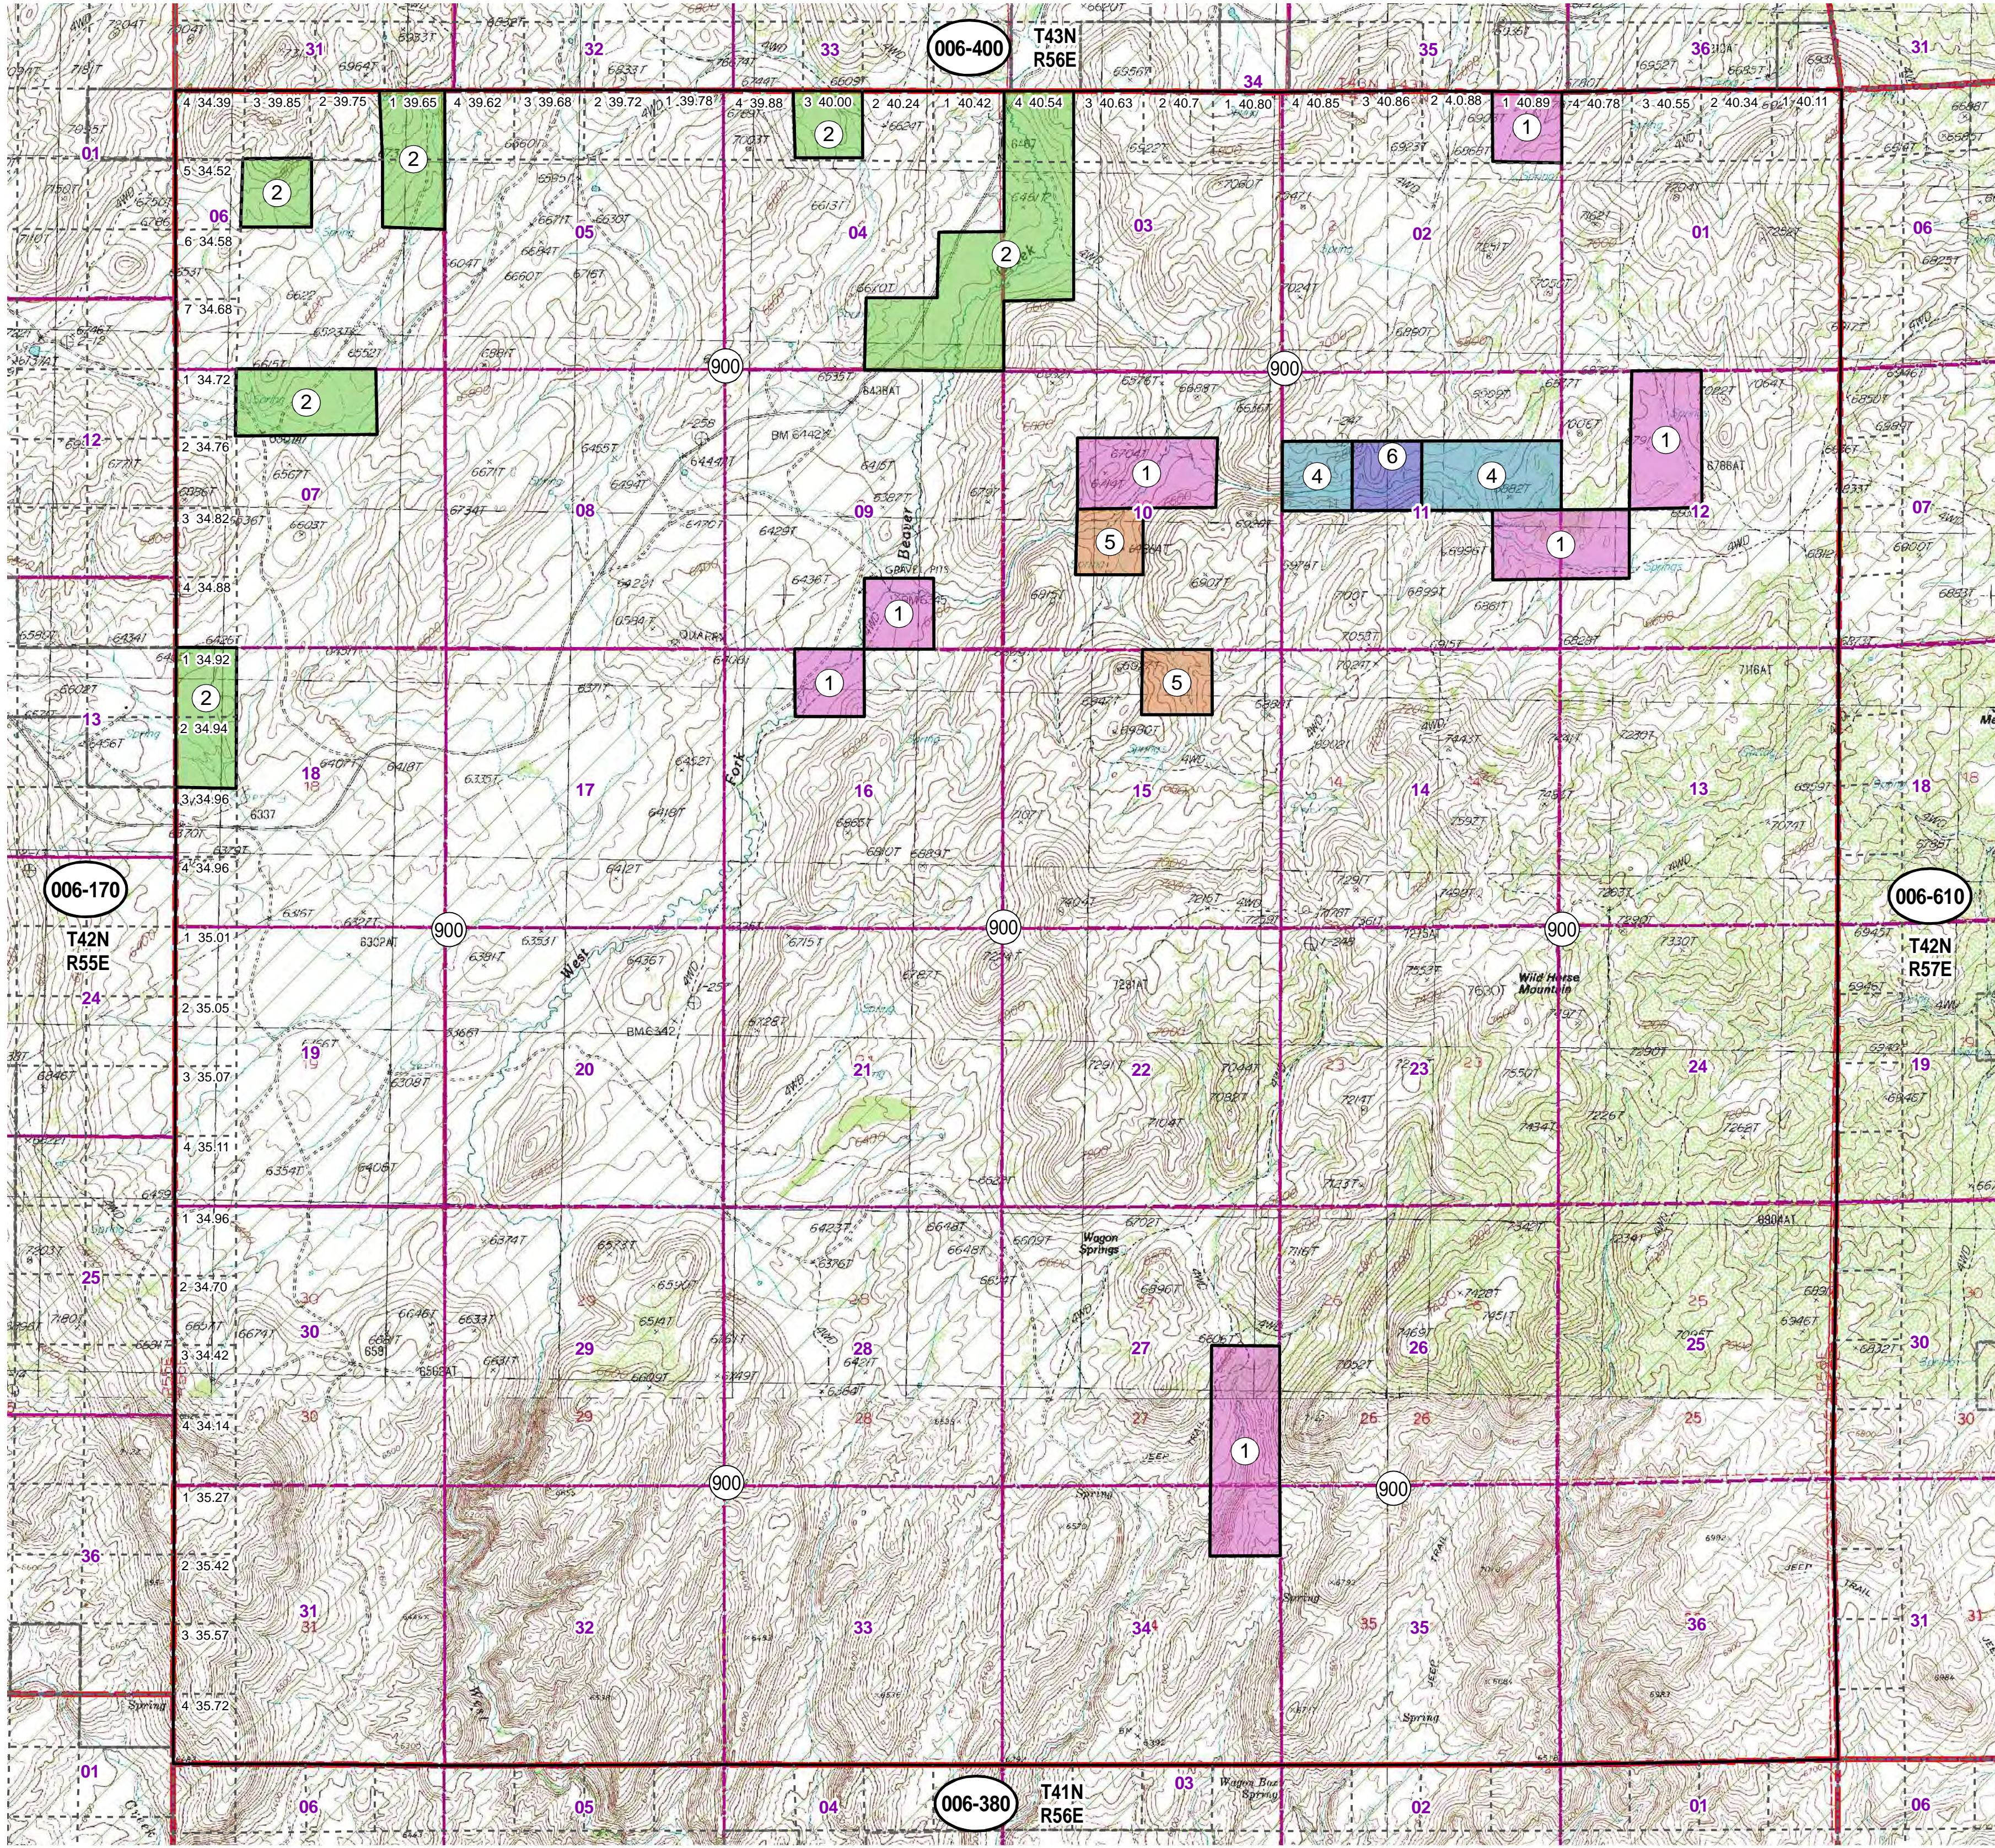

006-390
Township 42N Range 56E
of the Mount Diablo Meridian, Nevada

- Legend**
- Subject Parcel
 - Parcel
 - Lot
 - Public Land
 - Section
 - Township/Range
 - County Line

N

This map does NOT represent a survey. It is compiled from official records, including surveys and deeds. Recorded documents should be used for detailed legal information. Unless approved by Elko County Assessor, other uses are forbidden.

Reference Documents:
 Parcel Map # 602691, 609776

FOR ASSESSMENT USE ONLY

Background DRG was downloaded from the W. M. Keck Earth Sciences & Mining Research Information Center.
 Product of GIS
 Last Updated 06/10 JLS