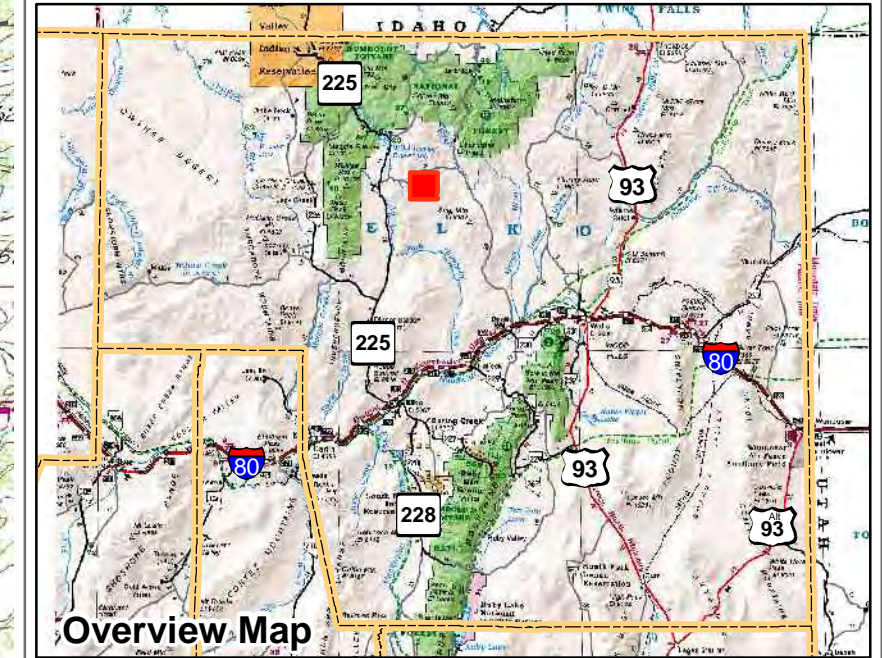

006-390
Township 42N Range 56E
of the Mount Diablo Meridian, Nevada

- Legend**
- Subject Parcel
 - Parcel
 - Lot
 - Public Land
 - Section
 - Township/Range
 - County Line

N

This map does NOT represent a survey. It is compiled from official records, including surveys and deeds. Recorded documents should be used for detailed legal information. Unless approved by Elko County Assessor, other uses are forbidden.

Reference Documents:
 Parcel Map # 602691, 609776

FOR ASSESSMENT USE ONLY

Background DRG was downloaded from the W. M. Keck Earth Sciences & Mining Research Information Center.
 Product of GIS
 Last Updated 06/10 JLS