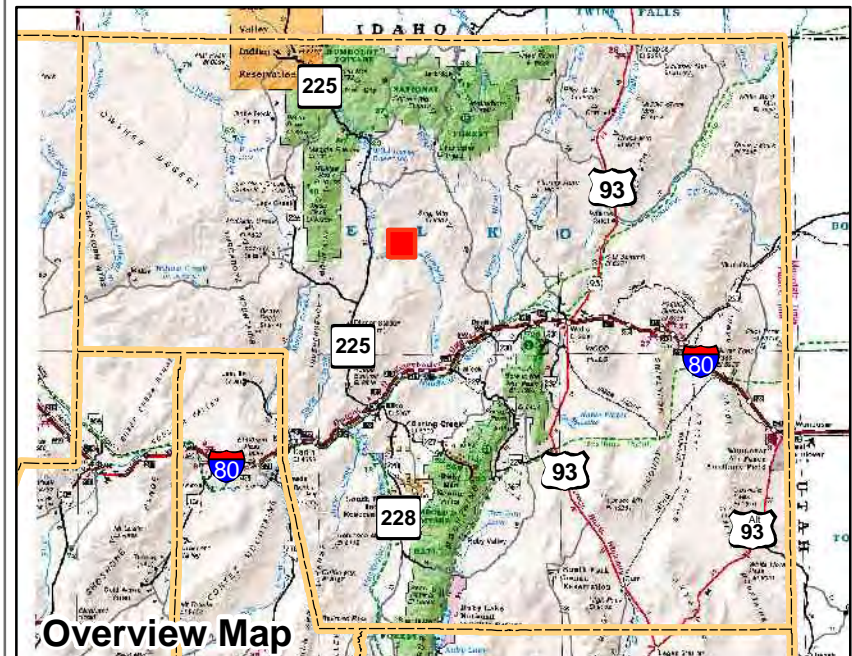

006-370
Township 40N Range 56E
of the Mount Diablo Meridian, Nevada

Legend

- Subject Parcel
- Parcel
- Lot
- Public Land
- Section
- Township/Range
- County Line

This map does NOT represent a survey. It is compiled from official records, including surveys and deeds. Recorded documents should be used for detailed legal information. Unless approved by Elko County Assessor, other uses are forbidden.

Reference Documents:
Parcel Map # 602691, 609776

FOR ASSESSMENT USE ONLY

Background DRG was downloaded from the
W. M. Keck Earth Sciences & Mining Research
Information Center
Product of GIS
Last Updated 06/10 JLS