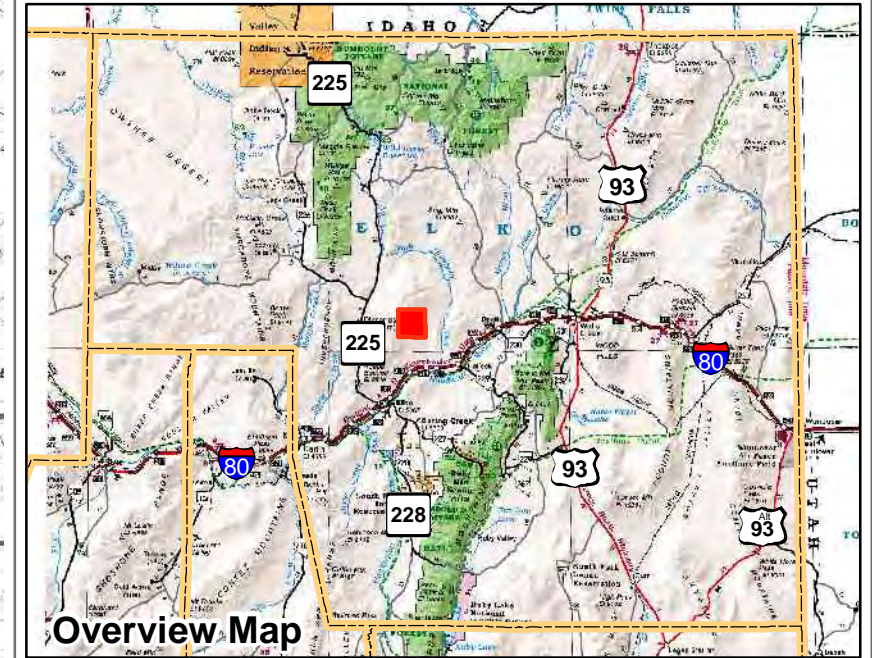

006-340
Township 37N Range 56E
of the Mount Diablo Meridian, Nevada

- Legend**
- Subject Parcel
 - Parcel
 - Lot
 - Public Land
 - Section
 - Township/Range
 - County Line

This map does NOT represent a survey. It is compiled from official records, including surveys and deeds. Recorded documents should be used for detailed legal information. Unless approved by Elko County Assessor, other uses are forbidden.

Reference Documents:
 Parcel Map # 602691, 609776

FOR ASSESSMENT USE ONLY

Background DRG was downloaded from the W. M. Keck Earth Sciences & Mining Research Information Center.
 Product of GIS
 Last Updated 09/11/2012 JLS