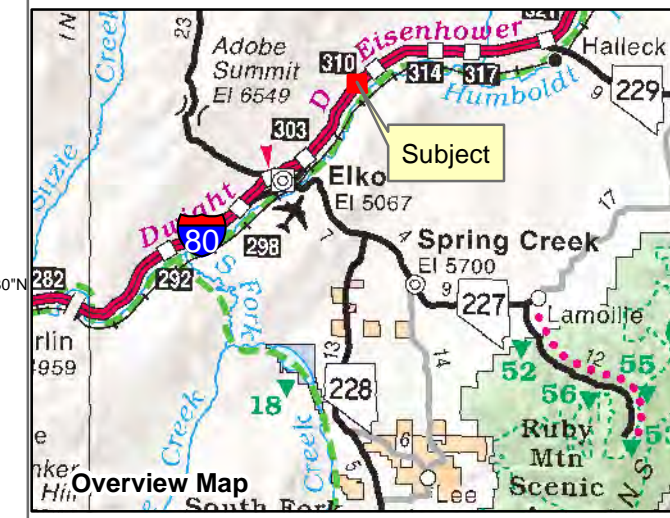

006-32D

Township 35N Range 56E Section 17
of the Mount Diablo Meridian, Nevada

Legend

- Subject Parcel
- Parcel
- Lot
- Public Land
- Section
- Road
- Railroad

Reference Documents:
Map # 456978, 575594, 785371

This map does NOT represent a survey. It is compiled from official records, including surveys and deeds. Recorded documents should be used for detailed legal information. Unless approved by Elko County Assessor, other uses are forbidden.

FOR ASSESSMENT USE ONLY

Background image - 2017 NAIP flyover downloaded from the W. M. Keck Earth Sciences & Mining Research Information Center.

Product of GIS
Last Update 04/22/2021 JLS