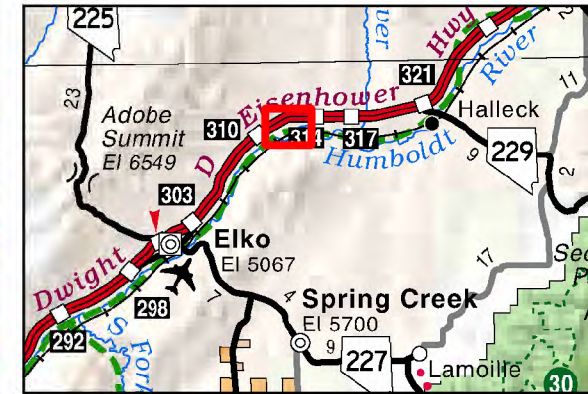

006-32A

Township 35N Range 56E Section 02
of the Mount Diablo Meridian, Nevada

Legend

- Subject Parcel
- Parcel
- Road
- Public Land

0 150 300 600
US Feet

Reference Documents:
Parcel Map# 456978, 575594, 833599

This map does NOT represent a survey.
It is compiled from official records, including
surveys and deeds. Recorded documents
should be used for detailed legal information.
Unless approved by Elko County Assessor, other
uses are forbidden.