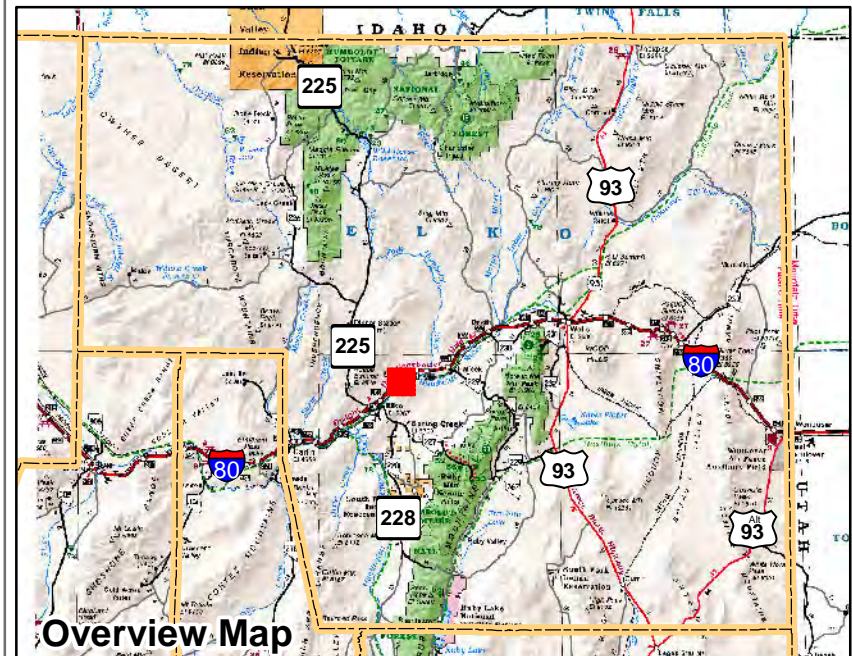

006-320
Township 35N Range 56E
of the Mount Diablo Meridian, Nevada

Legend

- Subject Parcel
- Parcel
- Public Land
- Lot
- Railroad
- Section
- Township/Range
- County Line

0 0.25 0.5 1 1.5
Miles

N

This map does NOT represent a survey. It is compiled from official records, including surveys and deeds. Recorded documents should be used for detailed legal information. Unless approved by Elko County Assessor, other uses are forbidden.