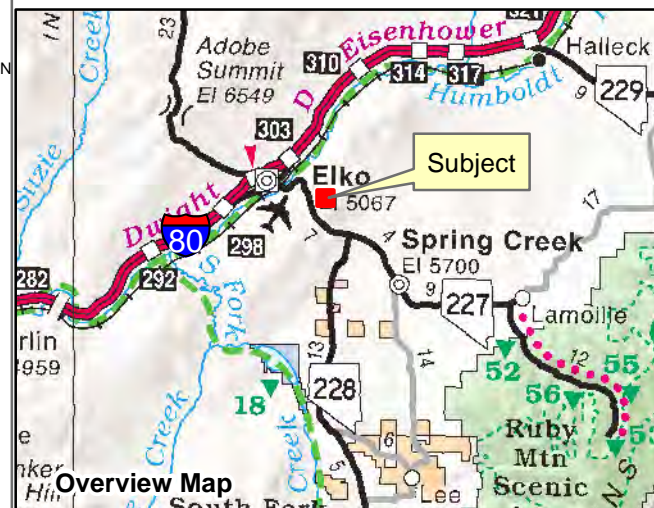

**006-31E**  
 Page 1 of 4  
 Township 34N Range 56E Section 19  
 of the Mount Diablo Meridian, Nevada

- Legend**
- Subject Parcel
  - Parcel
  - Easement
  - Section

Reference Documents:  
 Doc # 219763, 400417, 787990

This map does NOT represent a survey. It is compiled from official records, including surveys and deeds. Recorded documents should be used for detailed legal information. Unless approved by Elko County Assessor, other uses are forbidden.

**FOR ASSESSMENT USE ONLY**

Background image - 2020 Eagleview flyover downloaded from the W. M. Keck Earth Sciences & Mining Research Information Center.  
 Product of GIS  
 Last Update 07/06/2021 JLS