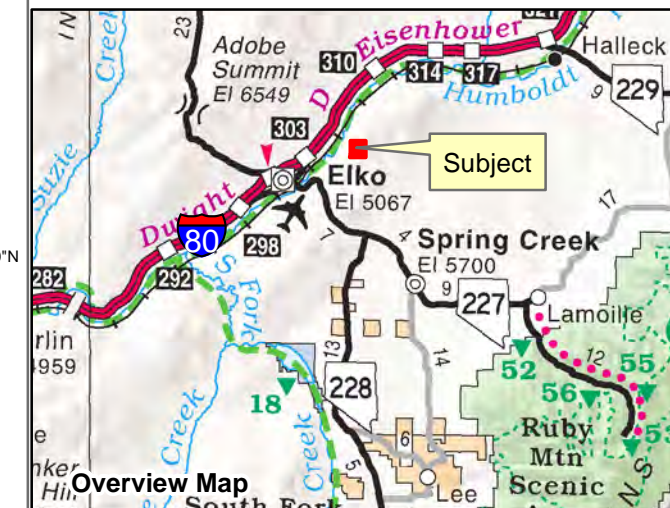

006-31C

Township 34N Range 56E Section 05
of the Mount Diablo Meridian, Nevada

Legend

- Subject Parcel
- Parcel
- Lot
- Public Land
- Section
- Road

Reference Documents:
Map #

This map does NOT represent a survey. It is compiled from official records, including surveys and deeds. Recorded documents should be used for detailed legal information. Unless approved by Elko County Assessor, other uses are forbidden.

FOR ASSESSMENT USE ONLY

Background image - 2017 NAIP flyover downloaded from the W. M. Keck Earth Sciences & Mining Research Information Center.
Product of GIS
Last Update 12/11/2019 JLS