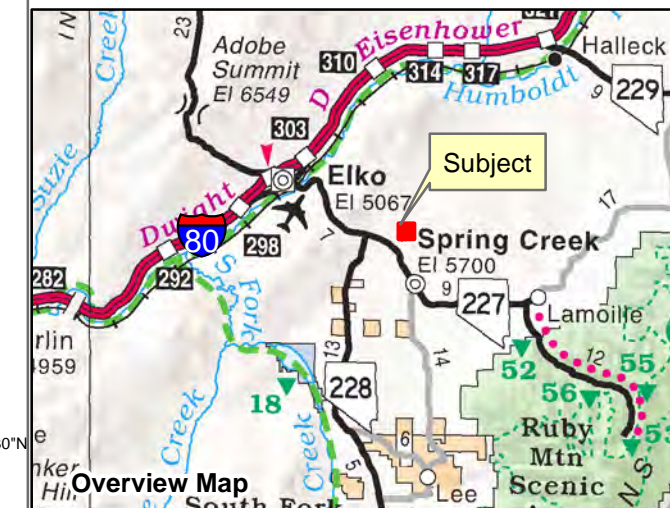

006-31B

Township 34N Range 56E Section 35
of the Mount Diablo Meridian, Nevada

Overview Map

Legend

- Subject Parcel
- Parcel
- Lot
- Public Land
- Section
- Road

Reference Documents:
Map # 121808

This map does NOT represent a survey. It is compiled from official records, including surveys and deeds. Recorded documents should be used for detailed legal information. Unless approved by Elko County Assessor, other uses are forbidden.

FOR ASSESSMENT USE ONLY

Background image - 2017 NAIP flyover downloaded from the W. M. Keck Earth Sciences & Mining Research Information Center.
Product of GIS
Last Update 12/11/2019 JLS