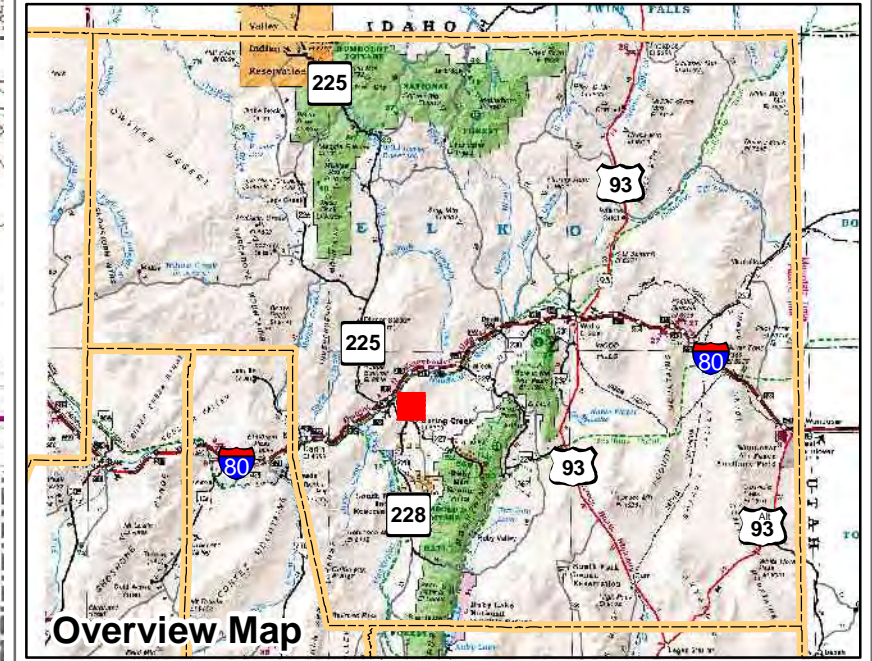

006-310
Township 34N Range 56E
of the Mount Diablo Meridian, Nevada

Legend

- Subject Parcel
- Parcel
- Lot
- Section
- Public Land
- Township/Range
- County Line

This map does NOT represent a survey. It is compiled from official records, including surveys and deeds. Recorded documents should be used for detailed legal information. Unless approved by Elko County Assessor, other uses are forbidden.

Reference Documents:
 Parcel Map # 602691

FOR ASSESSMENT USE ONLY

Background DRG was downloaded from the
 W. M. Keck Earth Sciences & Mining Research
 Information Center.
 Product of GIS
 Last Updated 09/11/2011 JLS