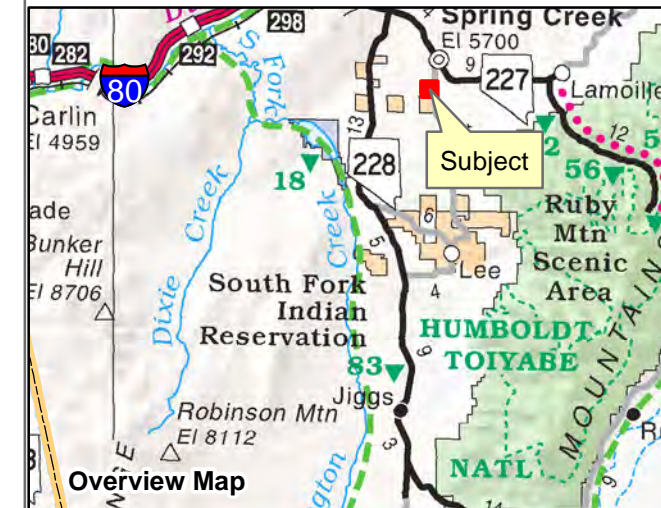

# 006-30B

Township 33N Range 56E Section 26  
of the Mount Diablo Meridian, Nevada

## Legend

- Subject Parcel
- Parcel
- Lot
- Public Land
- Section
- Road

Reference Documents:  
Map #

This map does NOT represent a survey. It is compiled from official records, including surveys and deeds. Recorded documents should be used for detailed legal information. Unless approved by Elko County Assessor, other uses are forbidden.