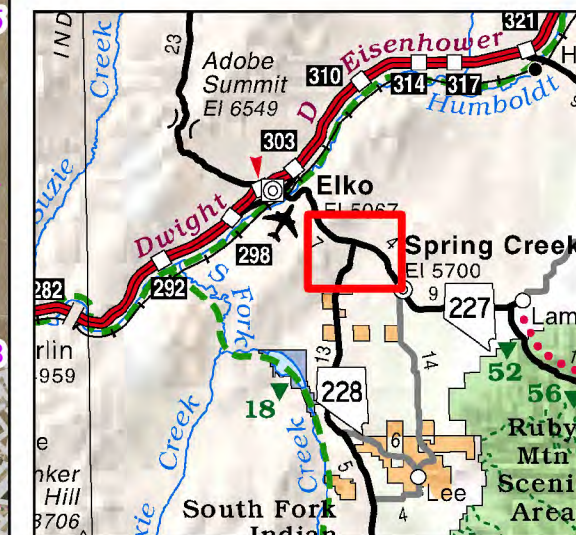

# 006-300

Township 33N Range 56E  
of the Mount Diablo Meridian, Nevada

## Legend

- Parcel
- Lot
- Public Land
- Section
- Township/Range

Reference Documents:  
Map# 455161, 598936, 602471, 616370,  
642794, 656272, 761792

This map does NOT represent a survey.  
It is compiled from official records, including  
surveys and deeds. Recorded documents  
should be used for detailed legal information.  
Unless approved by Elko County Assessor, other  
uses are forbidden.

**FOR ASSESSMENT USE ONLY**

Background image - 2019 NAIP Flyover  
downloaded from the W.M. Keck Earth  
Sciences & Mining Research Repository