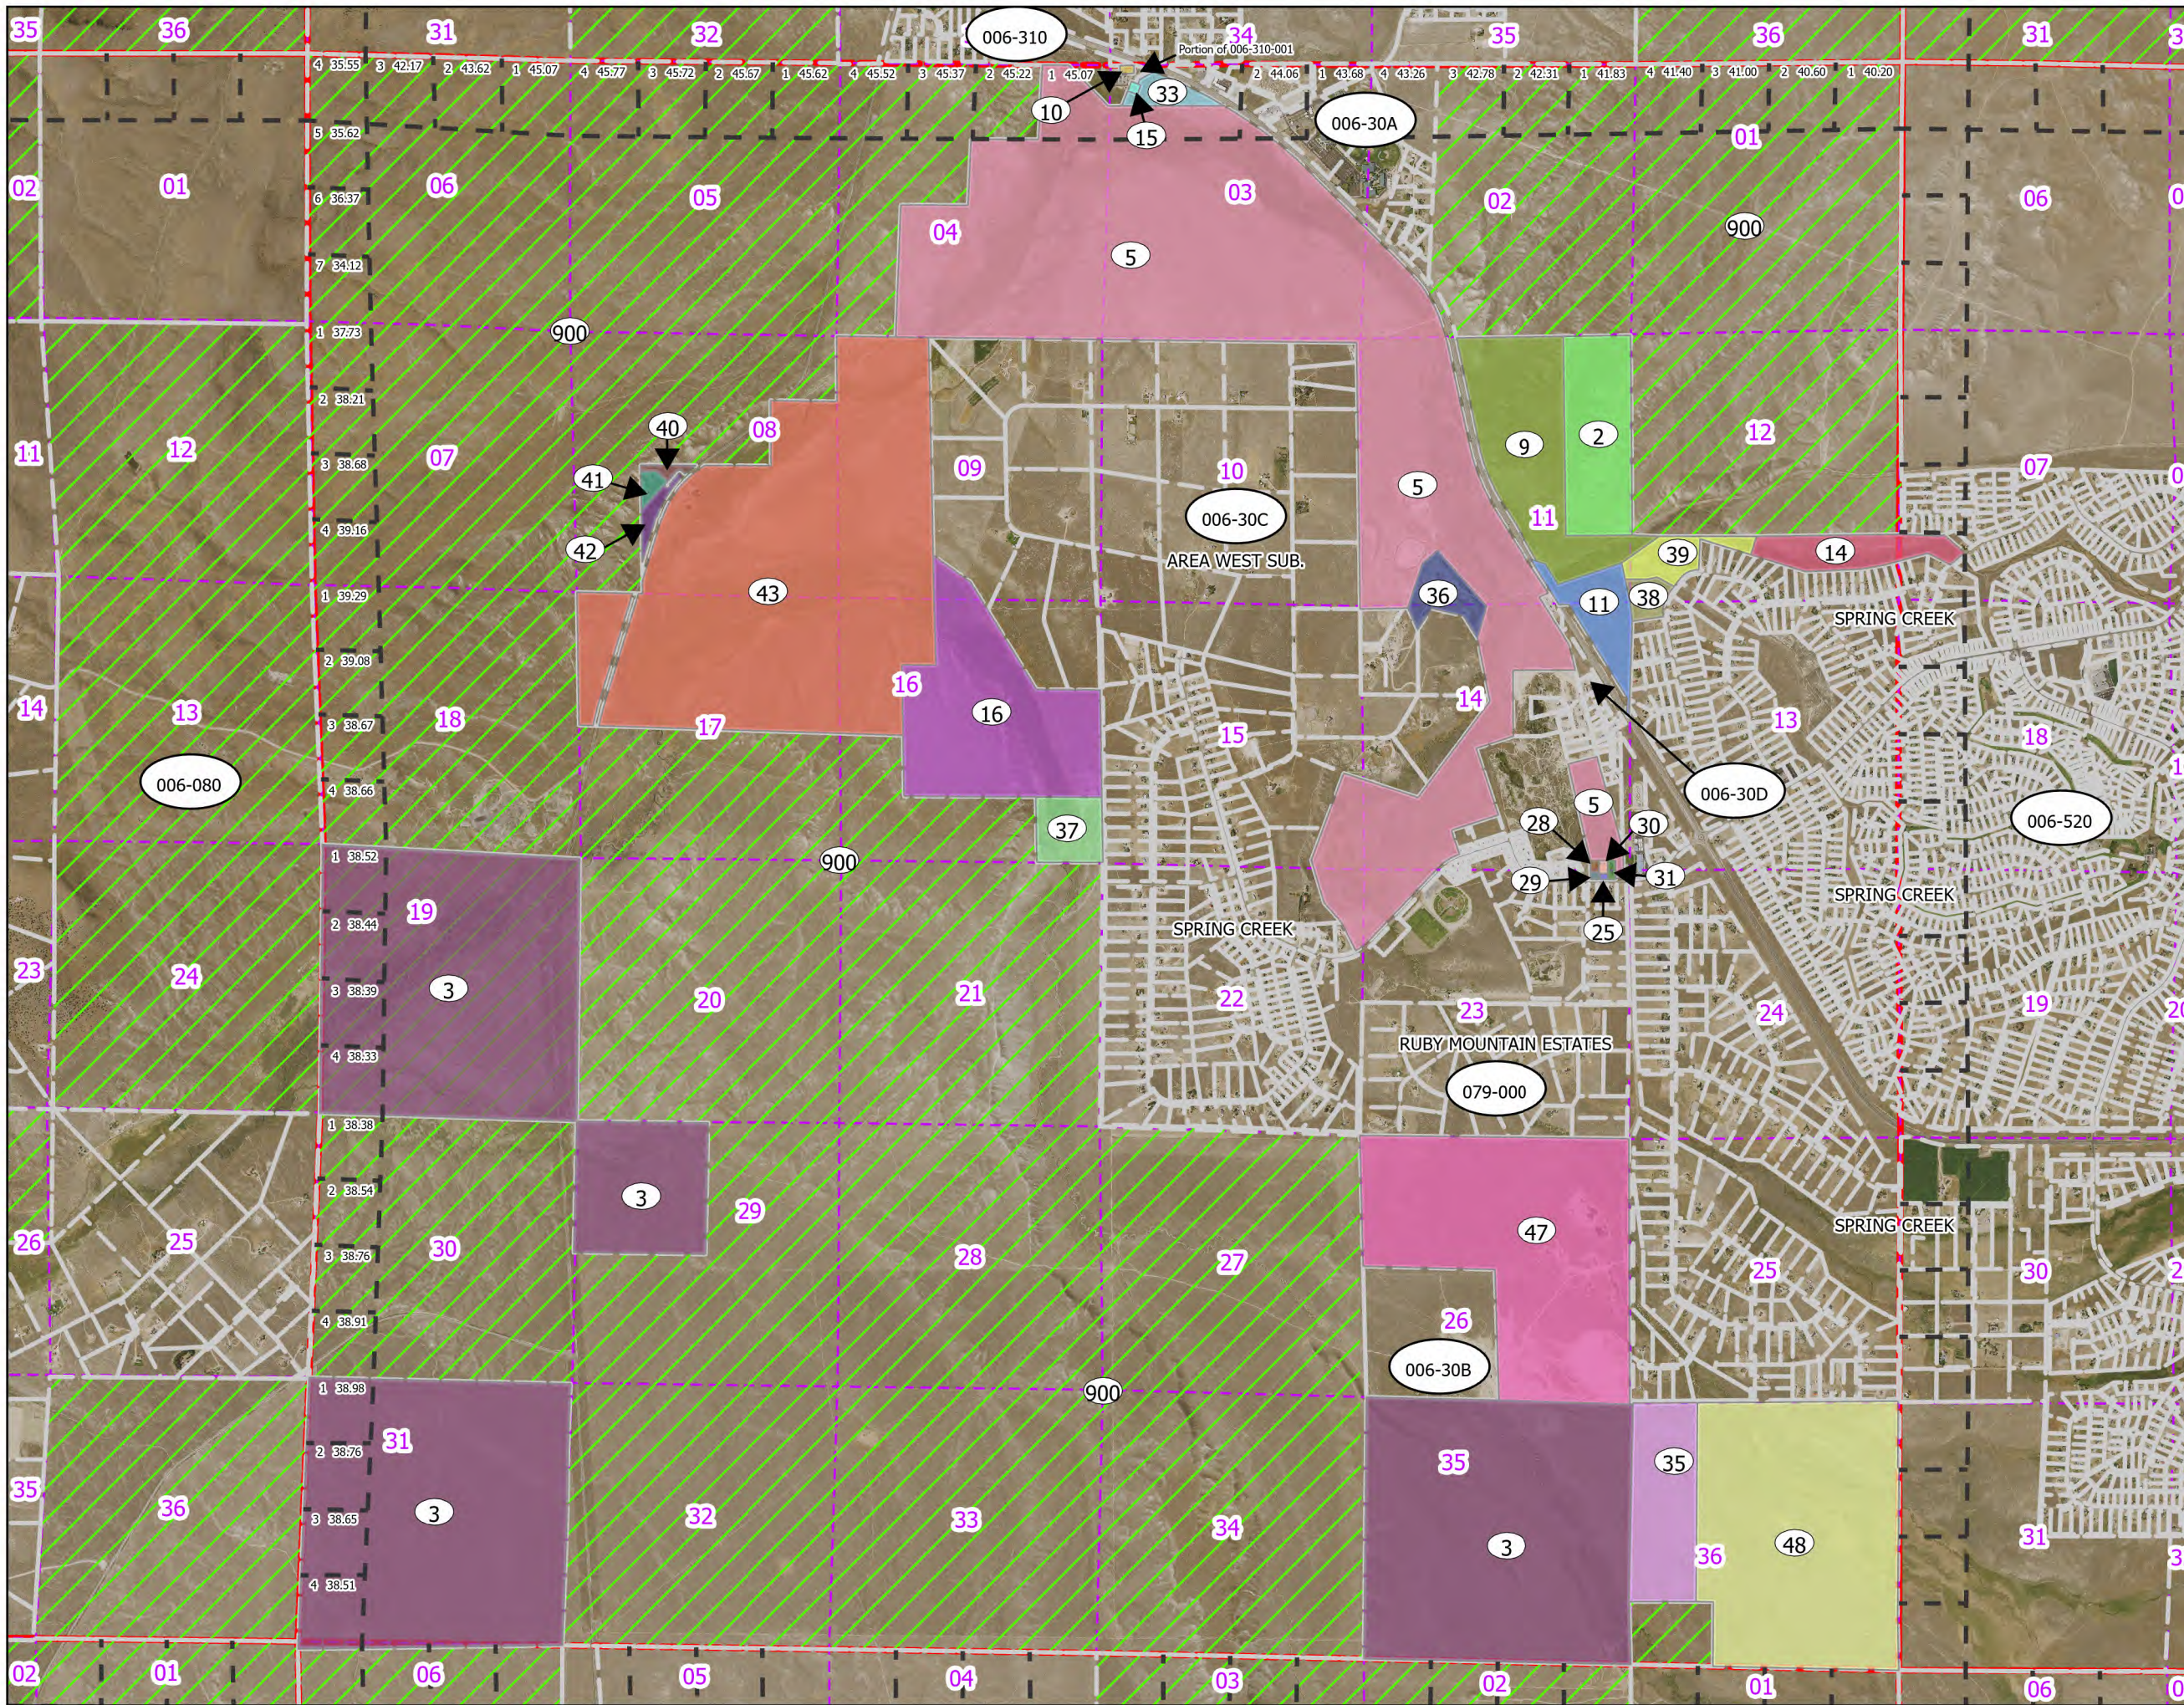

# 006-300

Township 33N Range 56E  
of the Mount Diablo Meridian, Nevada

## Legend

- Parcel
- Lot
- Public Land
- Section
- Township/Range

Reference Documents:  
Map# 455161, 598936, 602471, 616370,  
642794, 656272, 761792

This map does NOT represent a survey.  
It is compiled from official records, including  
surveys and deeds. Recorded documents  
should be used for detailed legal information.  
Unless approved by Elko County Assessor, other  
uses are forbidden.

**FOR ASSESSMENT USE ONLY**

Background image - 2019 NAIP Flyover  
downloaded from the W.M. Keck Earth  
Sciences & Mining Research Repository