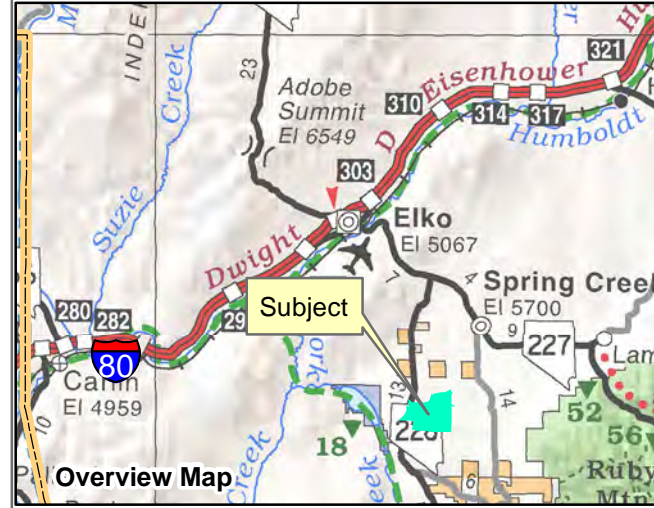

006-29A Sun Valley Estates

Township 32 N, Range 56 E,
Sections 9, 16, & 17
of the Mount Diablo Meridian, Nevada

Overview Map

Legend

- Subject Parcel
- Parcel
- Section

Reference Documents:
Map # 793620, 793621, 798388, 805057

LATITUDE AND LONGITUDE ARE APPROXIMATE

This map does NOT represent a survey. It is compiled from official records, including surveys and deeds. Recorded documents should be used for detailed legal information. Unless approved by Elko County Assessor, other uses are forbidden.