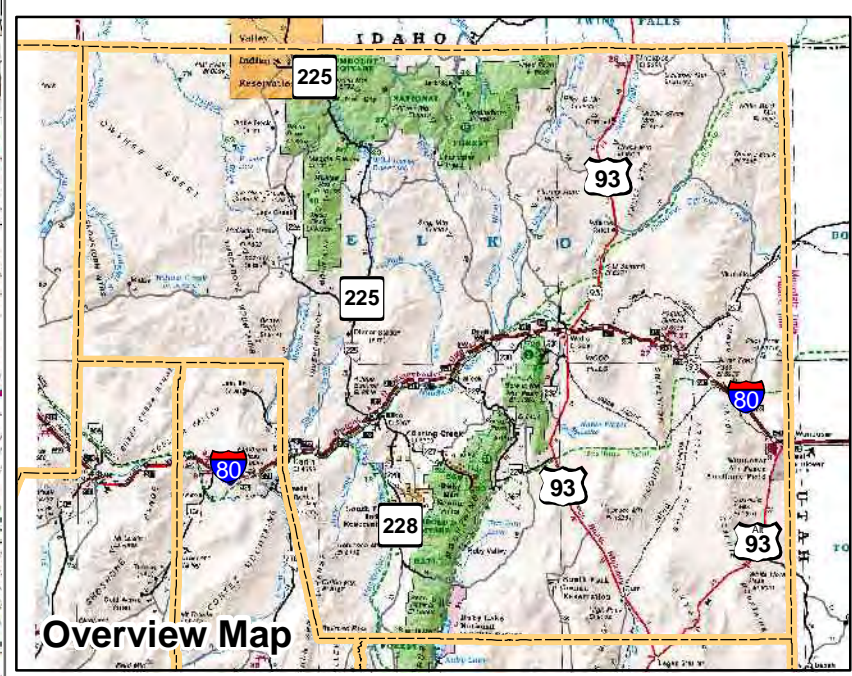

006-270
Township 30N Range 56E
of the Mount Diablo Meridian, Nevada

- Legend**
- Subject Parcel
 - Parcel
 - Lot
 - Public Land
 - Township/Range
 - Section
 - County Line

This map does NOT represent a survey. It is compiled from official records, including surveys and deeds. Recorded documents should be used for detailed legal information. Unless approved by Elko County Assessor, other uses are forbidden.